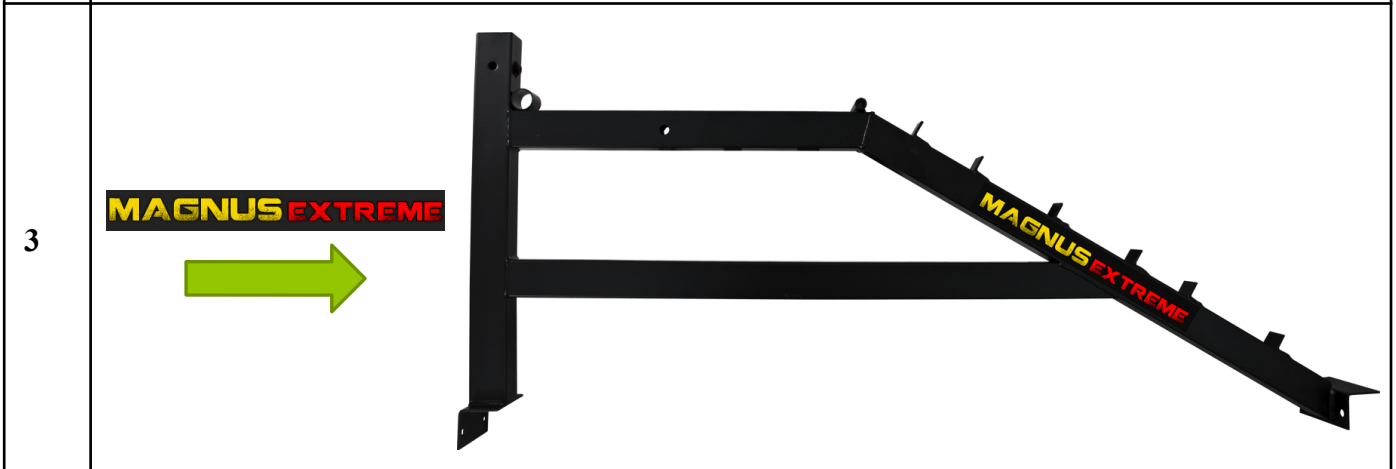

Magnus DESIGN

1	 M10x60	4
2	 M10x70	4
3	 M10x180	1
4	 M10	20
5	 M10x30	4
6	 M10	9
7		1
8		1
9		1
10		12
11		1
12	MAGNUS EXTREME	3

13		1
14		1
15		1
16		1
17		1
18		1
19		1

Magnus DESIGN