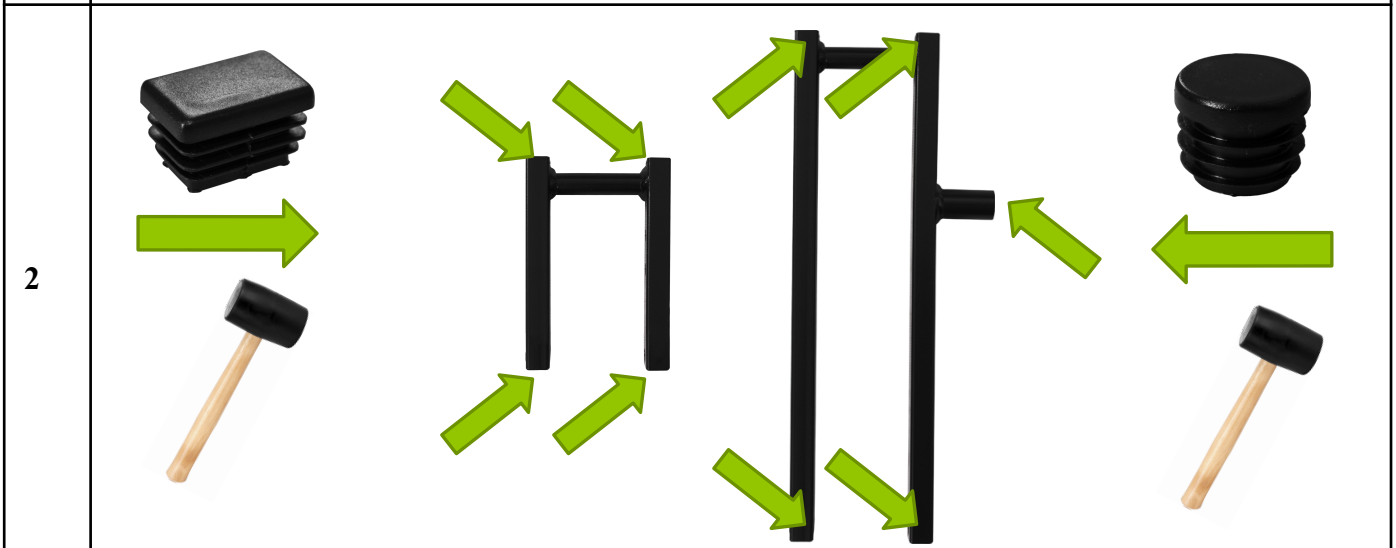

Magnus DESIGN

1	 M10x60	4
2	 M10x70	4
3	 M10x180	1
4	 M10	20
5	 M10x30	4
6	 M10	9
7		1
8		1
9		1
10		12
11		1
12	MAGNUS EXTREME	3

13		1
14		1
15		1
16		1
17		1
18		1
19		1

Magnus DESIGN