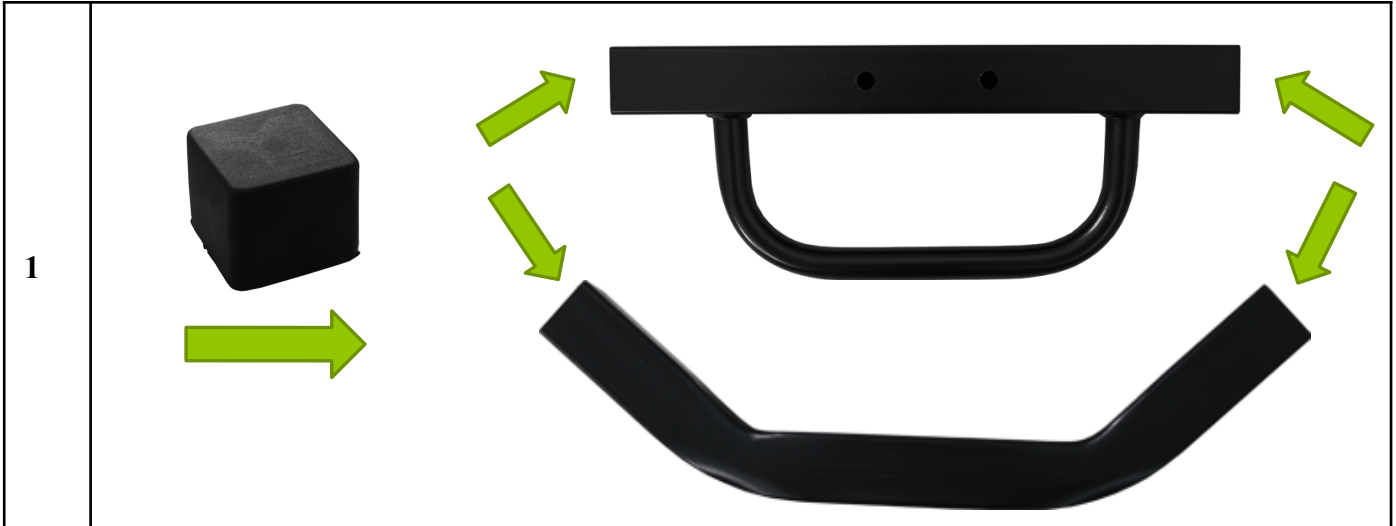

Magnus DESIGN

1	 M10x60	4
2	 M10x70	4
3	 M10x180	1
4	 M10	20
5	 M10x30	4
6	 M10	9
7		1
8		1
9		1
10		12
11		1
12	MAGNUS EXTREME	3

13		1
14		1
15		1
16		1
17		1
18		1
19		1

Magnus DESIGN