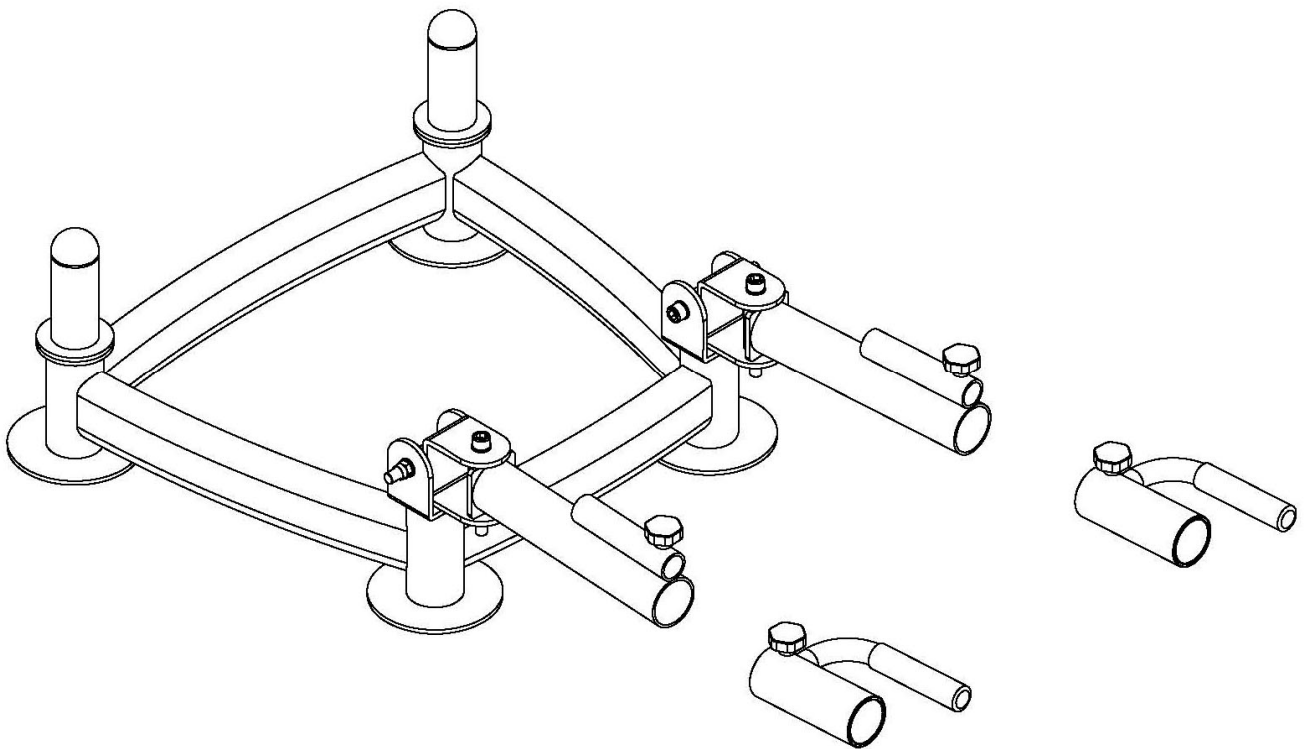

DOUBLE CORE TRAINER

QT1033

EXPLODED DRAWING

NUMBER	DESCRIPTION	QUANTITY
1	BASE FRAME	1
2	ROTATE SET	2
3	ROLL SLEEVE	2
4	HAND GRIP	2
5	PLATE POLE	2
6	RUBBER WASHER	2
7	PLUM BLOSSOM SCREW	4
8	BOLT M12*100	4
9	WASHER 12	8
10	LOCK NUT M12	4
11	COPPER BUSHING	8