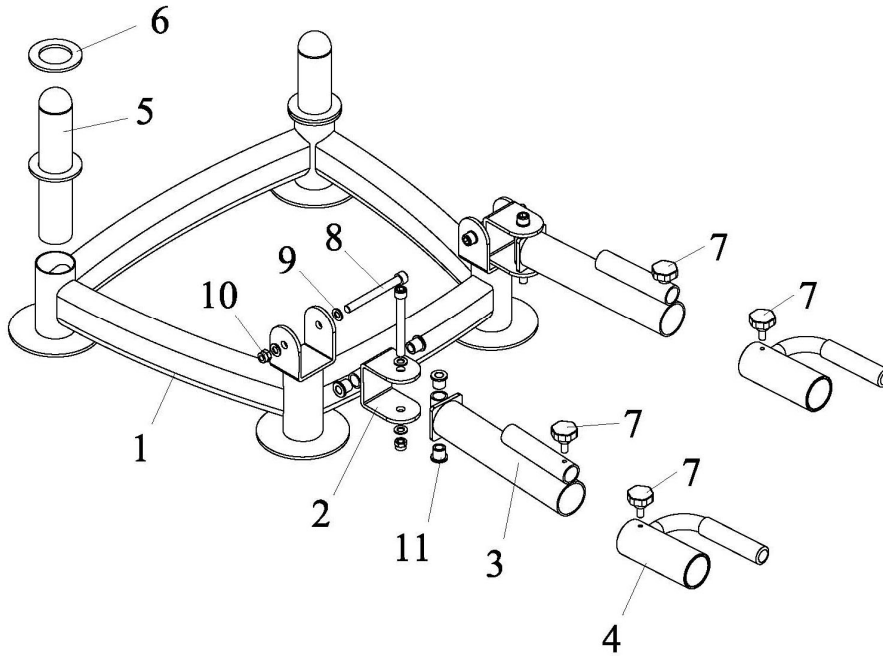

DOUBLE CORE TRAINER

QT1033

EXPLODED DRAWING

NUMBER	DESCRIPTION	QUANTITY
1	BASE FRAME	1
2	ROTATE SET	2
3	ROLL SLEEVE	2
4	HAND GRIP	2
5	PLATE POLE	2
6	RUBBER WASHER	2
7	PLUM BLOSSOM SCREW	4
8	BOLT M12*100	4
9	WASHER 12	8
10	LOCK NUT M12	4
11	COPPER BUSHING	8