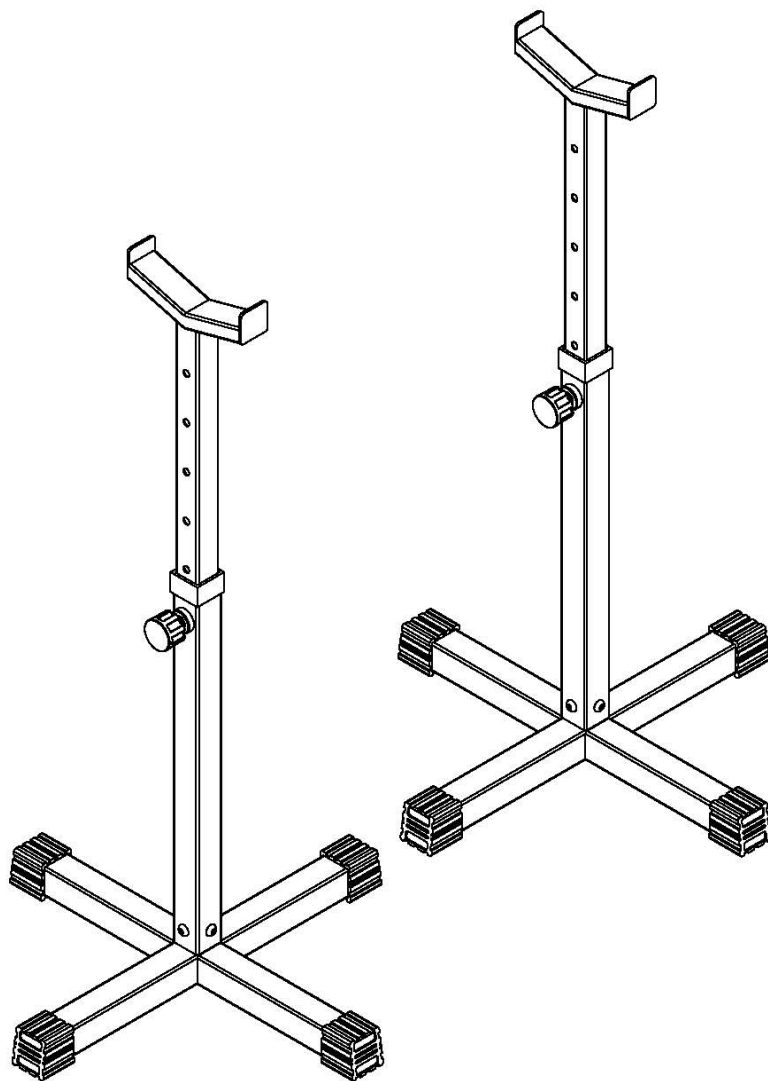

BARBELL RACK

RK1020Y

EXPLODED DRAWING

NUMBER	DESCRIPTION	QUANTITY
1	MAIN BASE	2
2	UPRIGHT SUPPORT	2
3	BARBELL SUPPORT	2
4	SQUARE END CAP	8
5	SQUARE BUSHING	2
6	FAST PIN	2
7	ALLEN BOLT M8*16	6
8	WASEHR 8	6