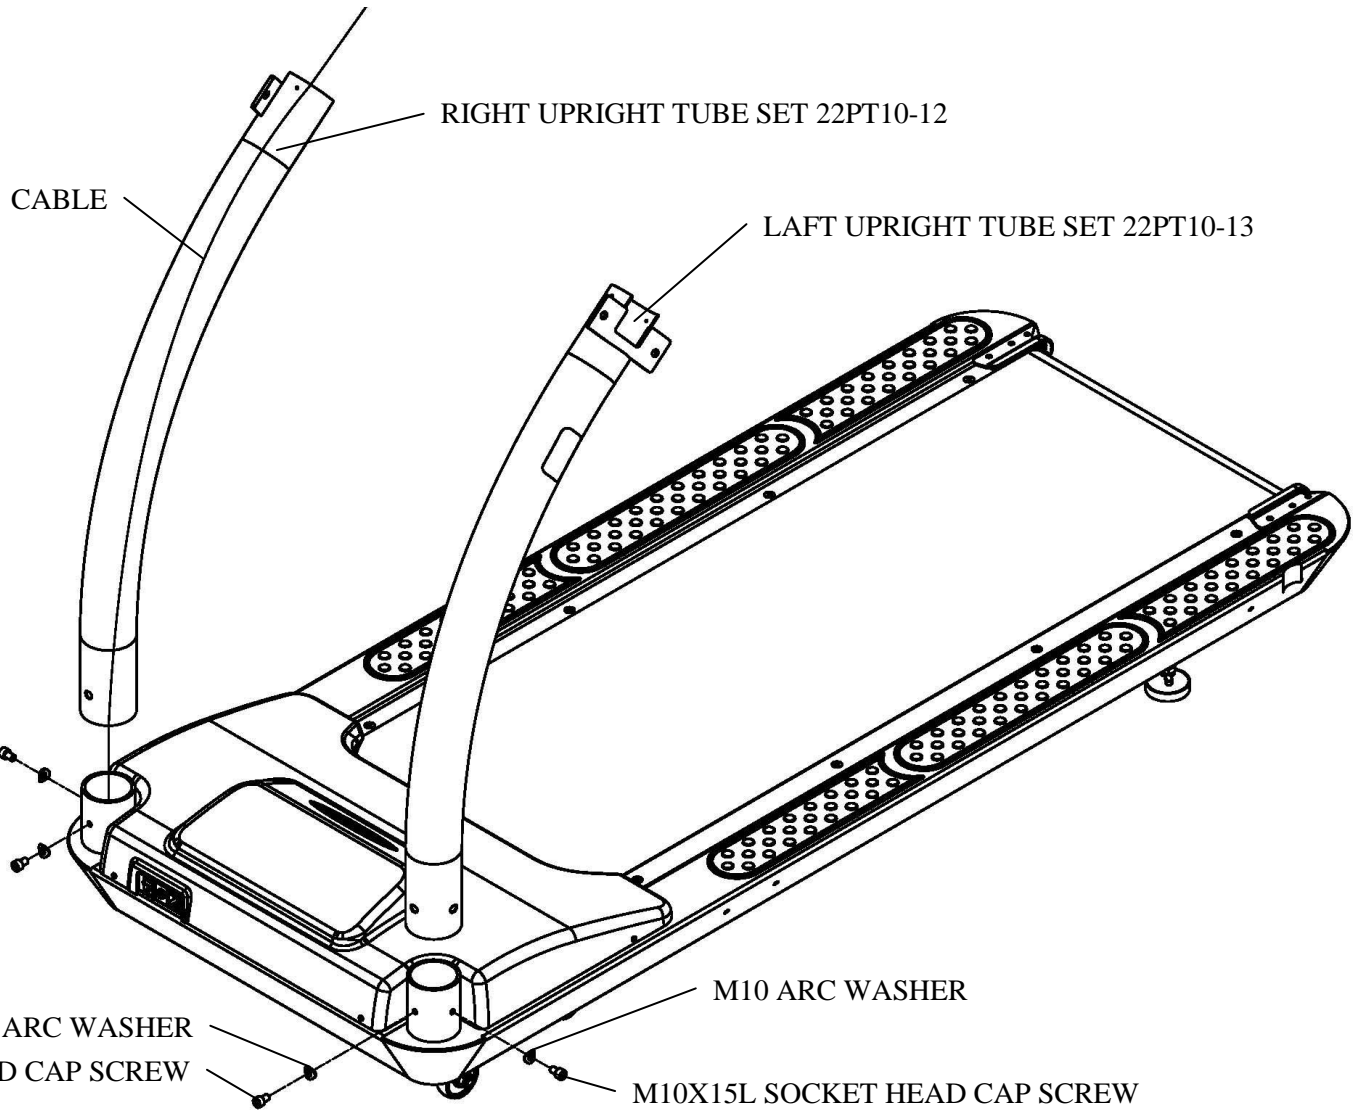

IN 4381 Commercial Treadmill Steelflex PT10

PT10 料件爆炸圖:

M10X15L SOCKET HEAD CAP SCREW

M10 WASHER

CONSOLE SET

M10 WASHER

M10X15L SOCKET HEAD CAP SCREW

RIGHT UPRIGHT TUBE SET 22PT10-12

CABLE

LAFT UPRIGHT TUBE SET 22PT10-13

M10 ARC WASHER

M10X15L SOCKET HEAD CAP SCREW

M10 ARC WASHER

M10X15L SOCKET HEAD CAP SCREW

M4X10L ROUND CROSS SCREW

M4 WASHER