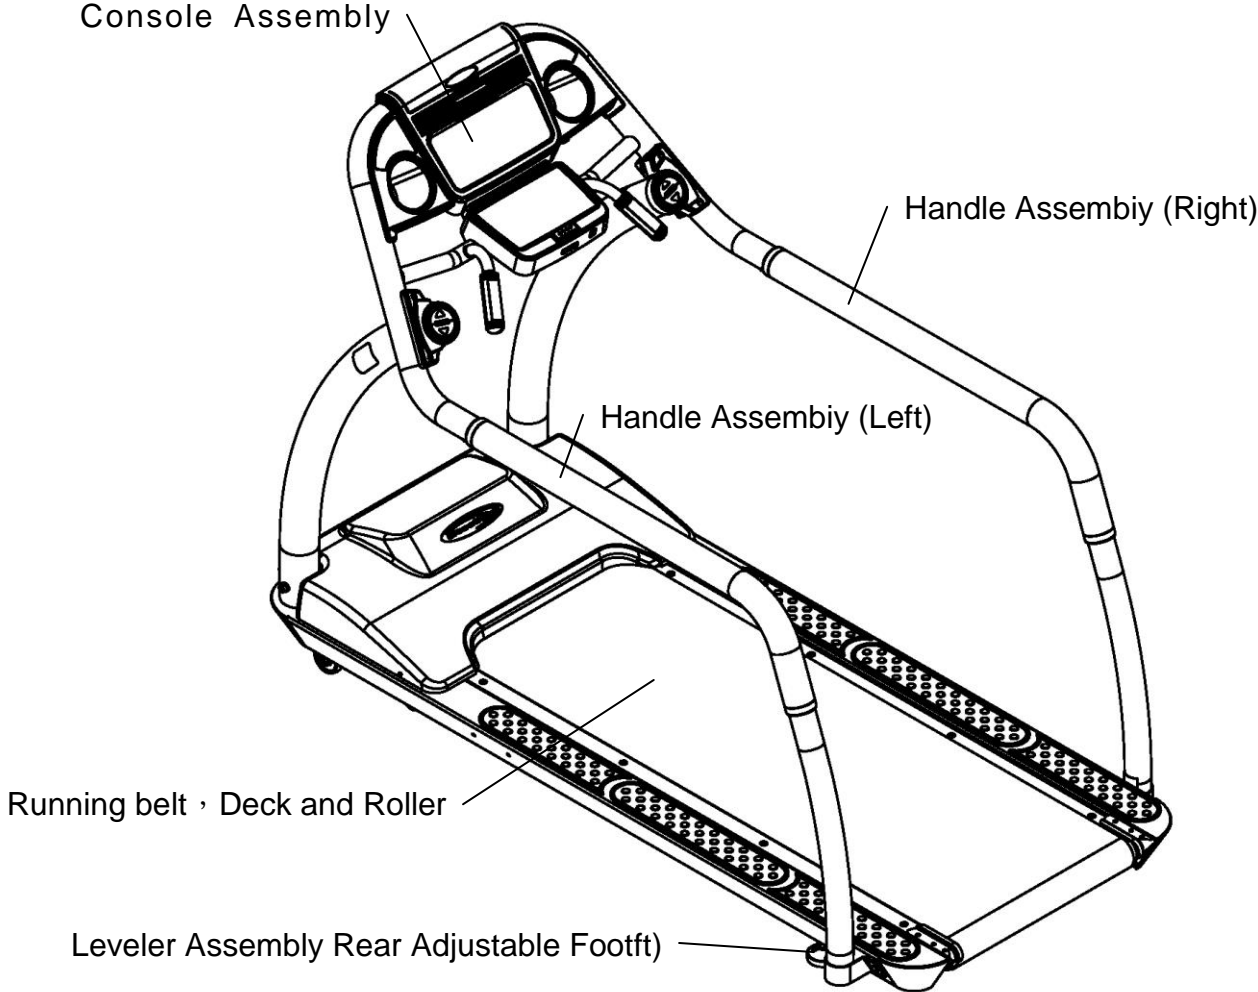

IN 4381 Commercial Treadmill Steelflex PT10

PT10 料件爆炸圖:

M10X15L SOCKET HEAD CAP SCREW

M10 WASHER

CONSOLE SET

M10 WASHER

M10X15L SOCKET HEAD CAP SCREW

RIGHT UPRIGHT TUBE SET 22PT10-12

CABLE

LAFT UPRIGHT TUBE SET 22PT10-13

M10 ARC WASHER

M10X15L SOCKET HEAD CAP SCREW

M10 ARC WASHER

M10X15L SOCKET HEAD CAP SCREW

M4X10L ROUND CROSS SCREW

M4 WASHER