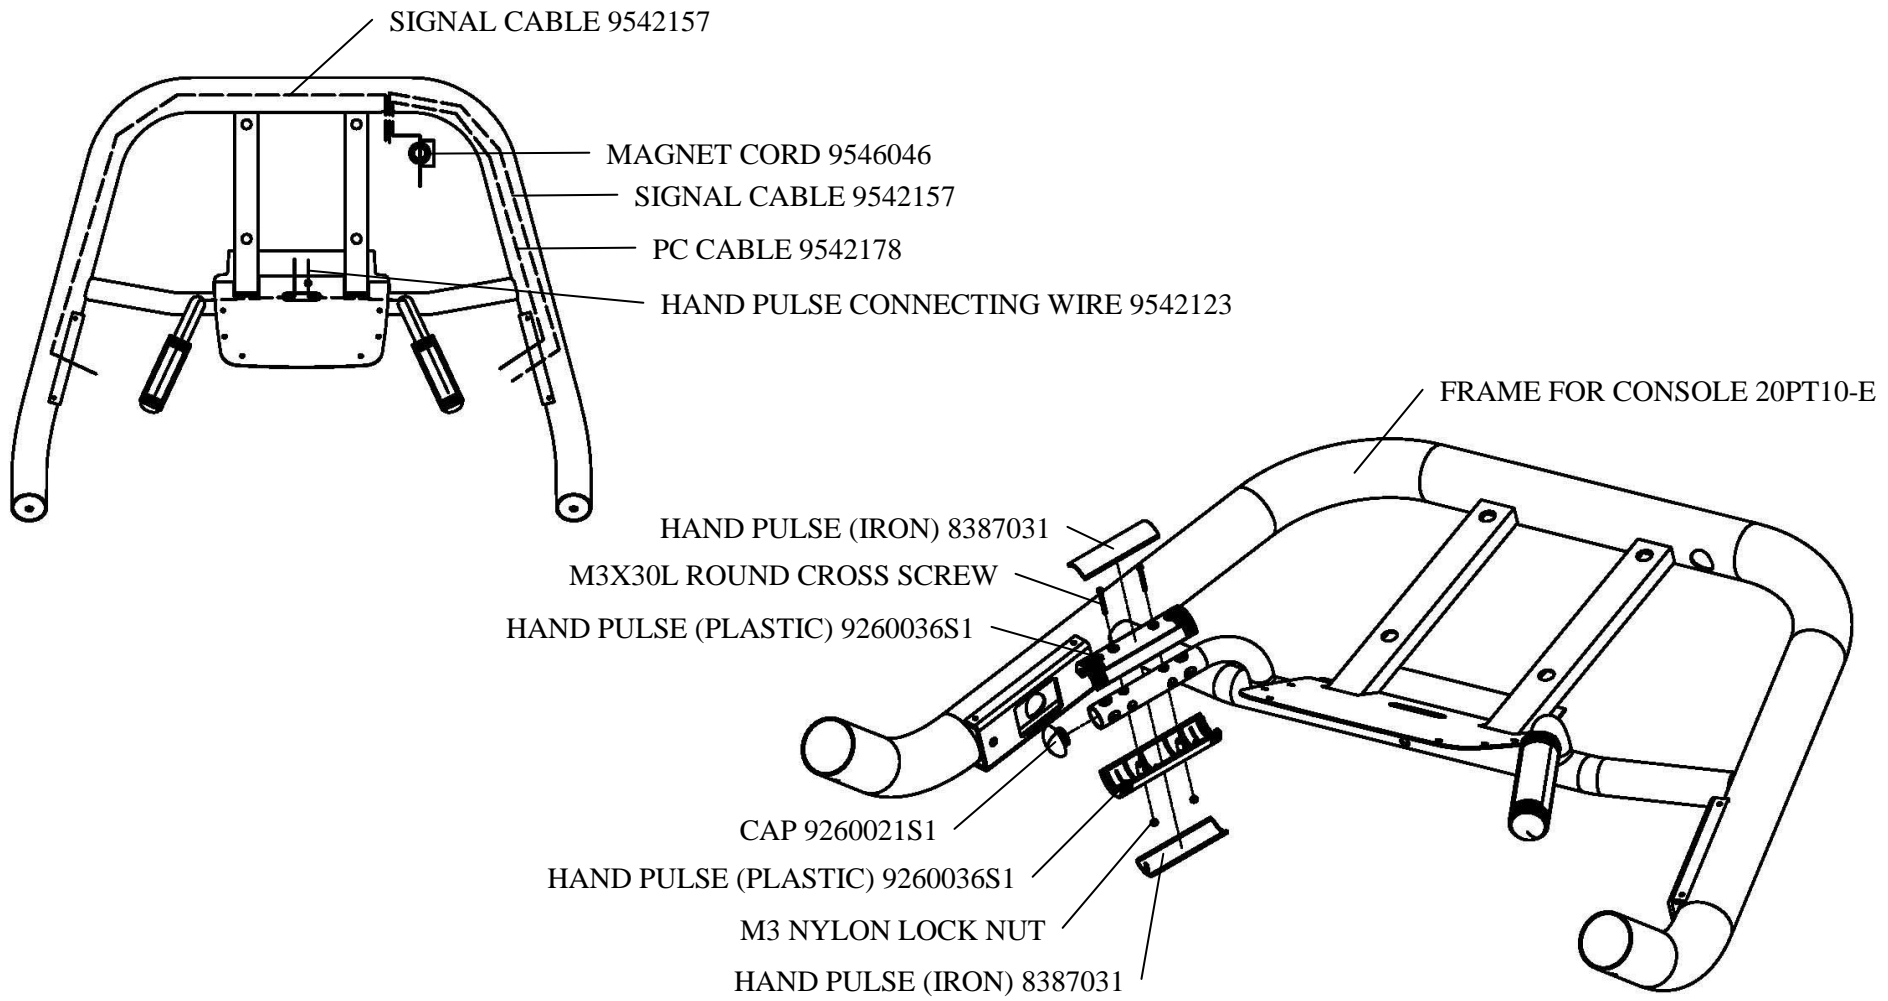

GROUND FOR MOTOR 9543013

M4X15L ROUND CROSS SCREW

CABLE STORAGE 9260236

LIFT MOTOR 9510059

AC POWER CORD 9541049

LABEL 9441009

SEVEN SPORT, s.r.o.

Borivojova 35/878 130 00 Praha 3, Czech Republic