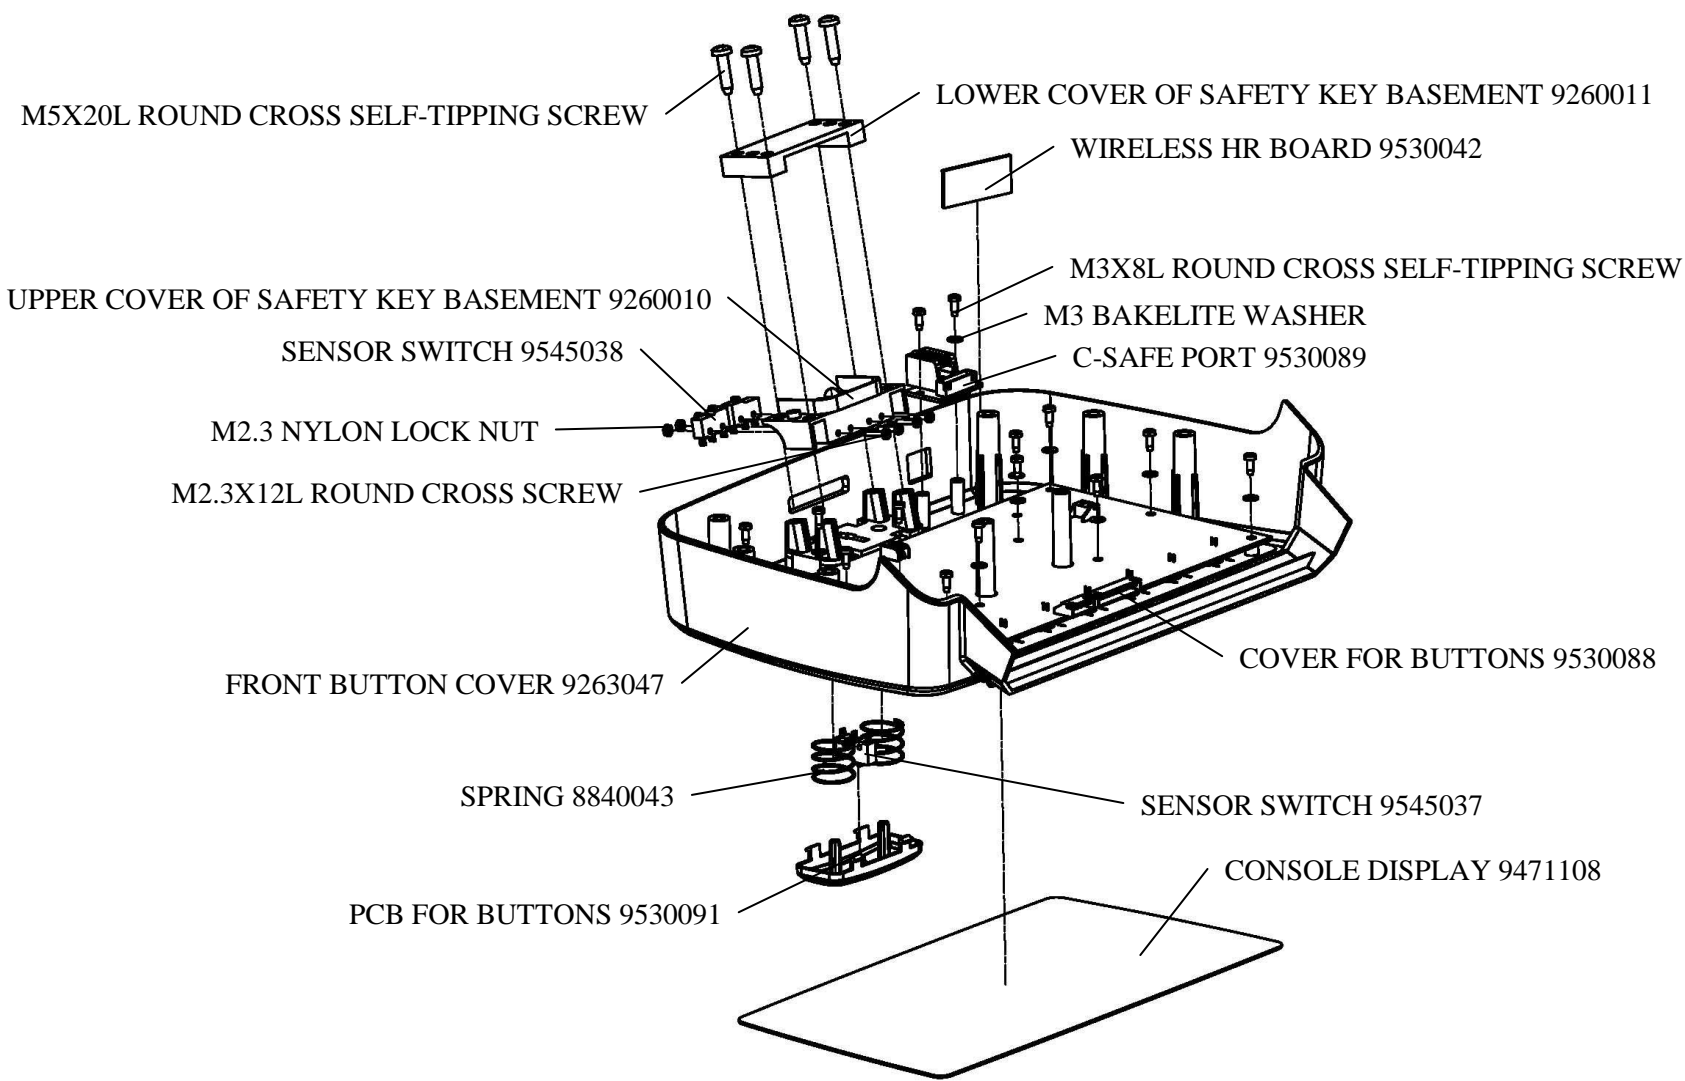

GROUND FOR MOTOR 9543013

M4X15L ROUND CROSS SCREW

CABLE STORAGE 9260236

LIFT MOTOR 9510059

AC POWER CORD 9541049

LABEL 9441009

SEVEN SPORT, s.r.o.

Borivojova 35/878 130 00 Praha 3, Czech Republic