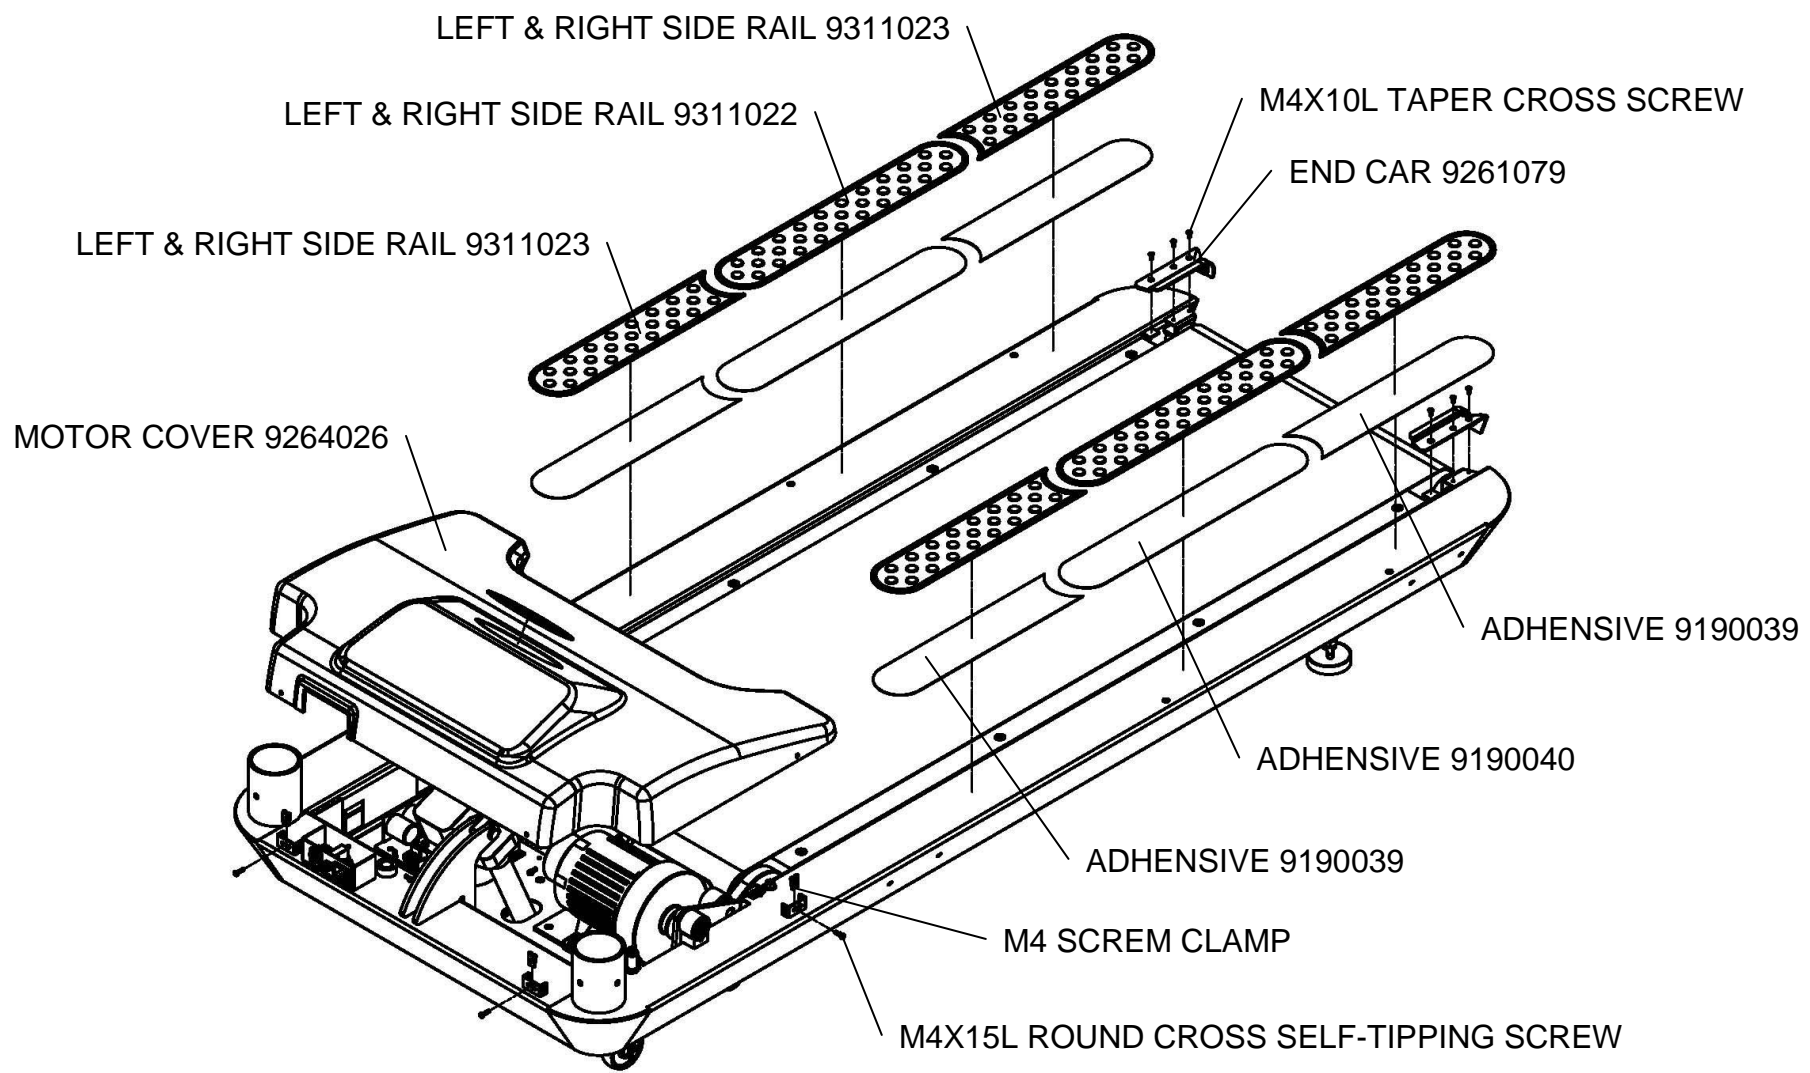

IN 4381 Commercial Treadmill Steelflex PT10

PT10 料件爆炸圖:

M10X15L SOCKET HEAD CAP SCREW

M10 WASHER

CONSOLE SET

M10 WASHER

M10X15L SOCKET HEAD CAP SCREW

RIGHT UPRIGHT TUBE SET 22PT10-12

CABLE

LAFT UPRIGHT TUBE SET 22PT10-13

M10 ARC WASHER

M10X15L SOCKET HEAD CAP SCREW

M10 ARC WASHER

M10X15L SOCKET HEAD CAP SCREW

M4X10L ROUND CROSS SCREW

M4 WASHER

M4 TOOTHED LOCK WASHER

CABLE FOR POWER 9541051

CURRENT PROTECTOR 9541052

MAGNET CORD 9546088

GROUND OF MCB 9543014

POWER CORD 9541057

MAGNET CORD 9546046

MAGNET CORD 9546046