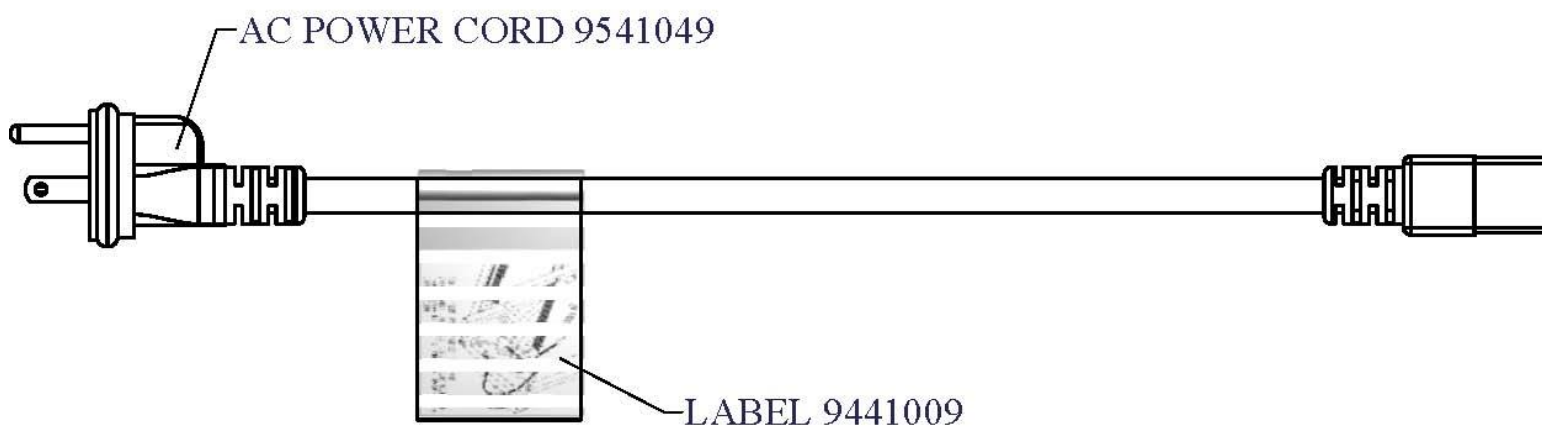

GROUND FOR MOTOR 9543013

M4X15L ROUND CROSS SCREW

CABLE STORAGE 9260236

LIFT MOTOR 9510059

AC POWER CORD 9541049

LABEL 9441009

SEVEN SPORT, s.r.o.

Borivojova 35/878 130 00 Praha 3, Czech Republic