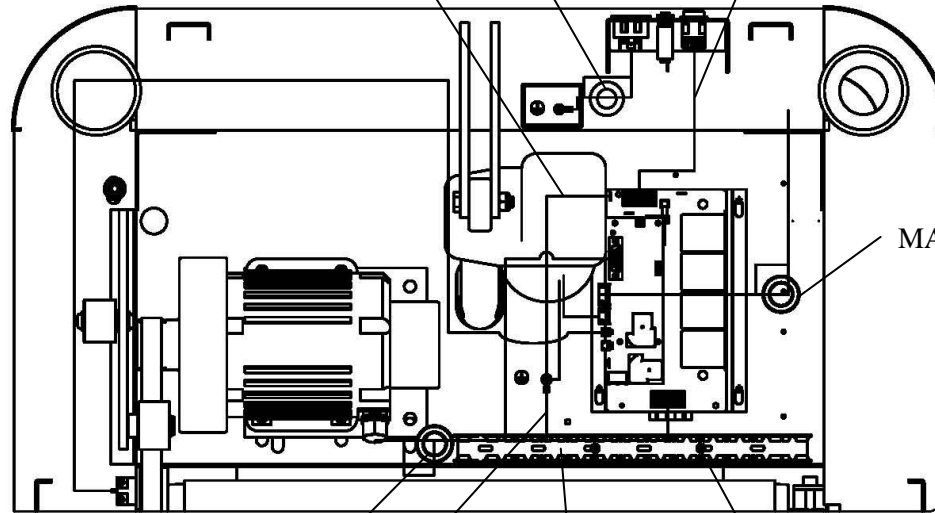

M4 TOOTHED LOCK WASHER

CABLE FOR POWER 9541051

CURRENT PROTECTOR 9541052

MAGNET CORD 9546088

GROUND OF MCB 9543014

POWER CORD 9541057

MAGNET CORD 9546046

MAGNET CORD 9546046