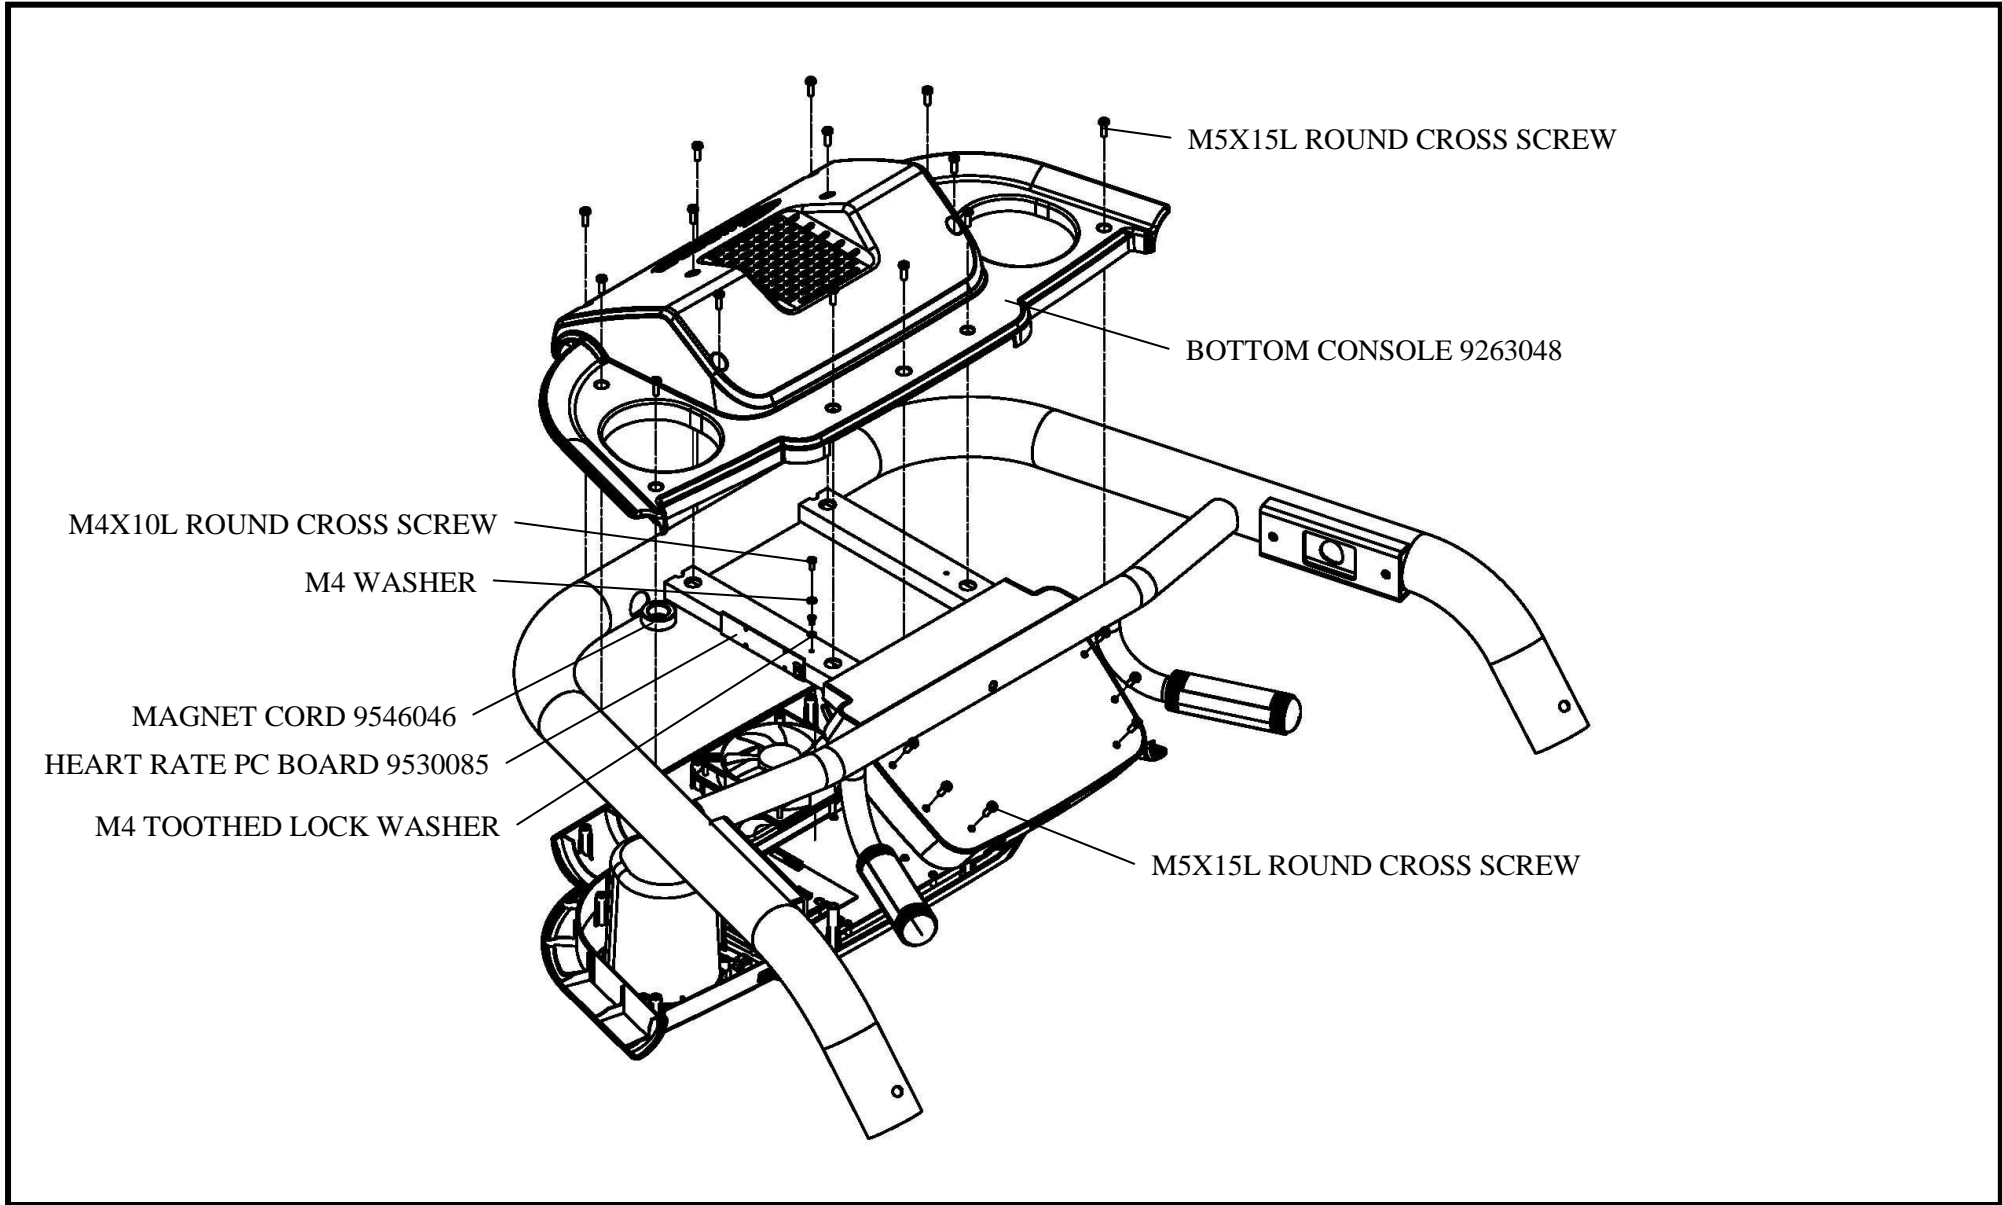

GROUND FOR MOTOR 9543013

M4X15L ROUND CROSS SCREW

CABLE STORAGE 9260236

LIFT MOTOR 9510059

AC POWER CORD 9541049

LABEL 9441009

SEVEN SPORT, s.r.o.

Borivojova 35/878 130 00 Praha 3, Czech Republic