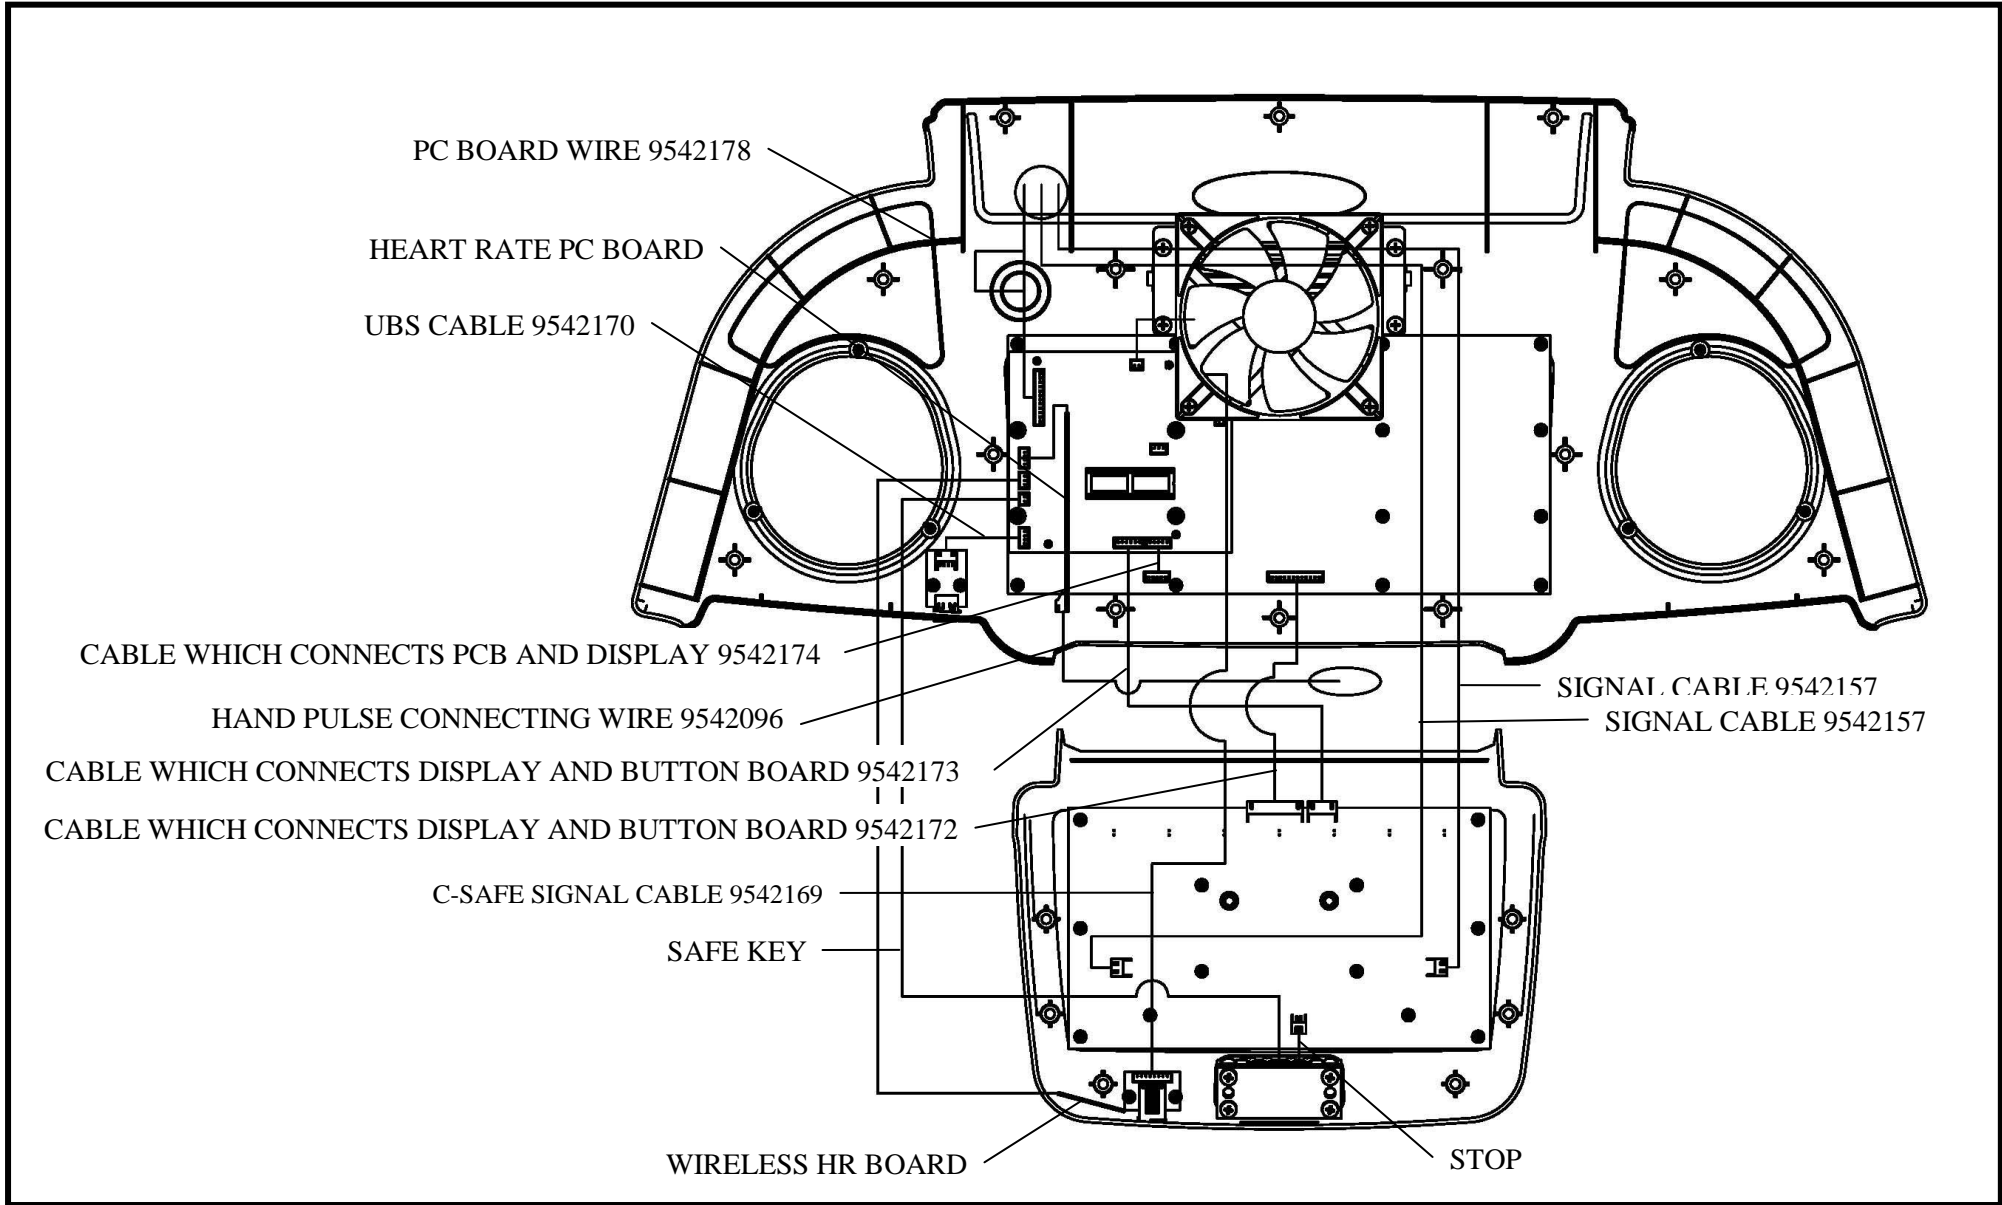

GROUND FOR MOTOR 9543013

M4X15L ROUND CROSS SCREW

CABLE STORAGE 9260236

LIFT MOTOR 9510059

AC POWER CORD 9541049

LABEL 9441009

SEVEN SPORT, s.r.o.

Borivojova 35/878 130 00 Praha 3, Czech Republic