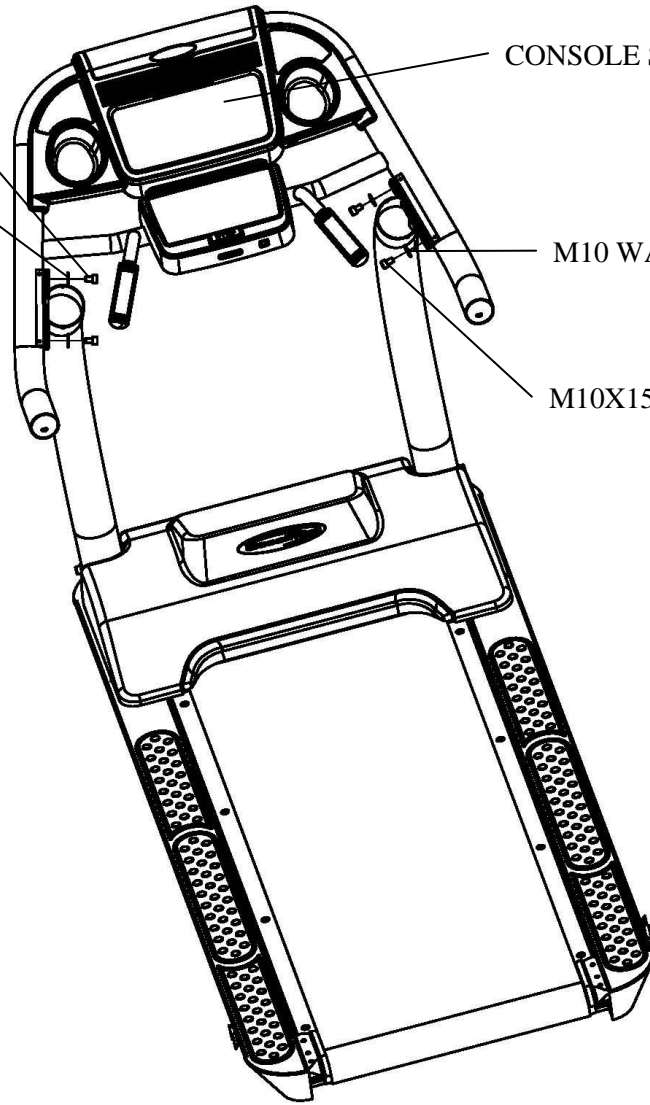

IN 4381 Commercial Treadmill Steelflex PT10

PT10 料件爆炸圖:

M10X15L SOCKET HEAD CAP SCREW

M10 WASHER

CONSOLE SET

M10 WASHER

M10X15L SOCKET HEAD CAP SCREW

RIGHT UPRIGHT TUBE SET 22PT10-12

CABLE

LAFT UPRIGHT TUBE SET 22PT10-13

M10 ARC WASHER

M10X15L SOCKET HEAD CAP SCREW

M10 ARC WASHER

M10X15L SOCKET HEAD CAP SCREW

M4X10L ROUND CROSS SCREW

M4 WASHER