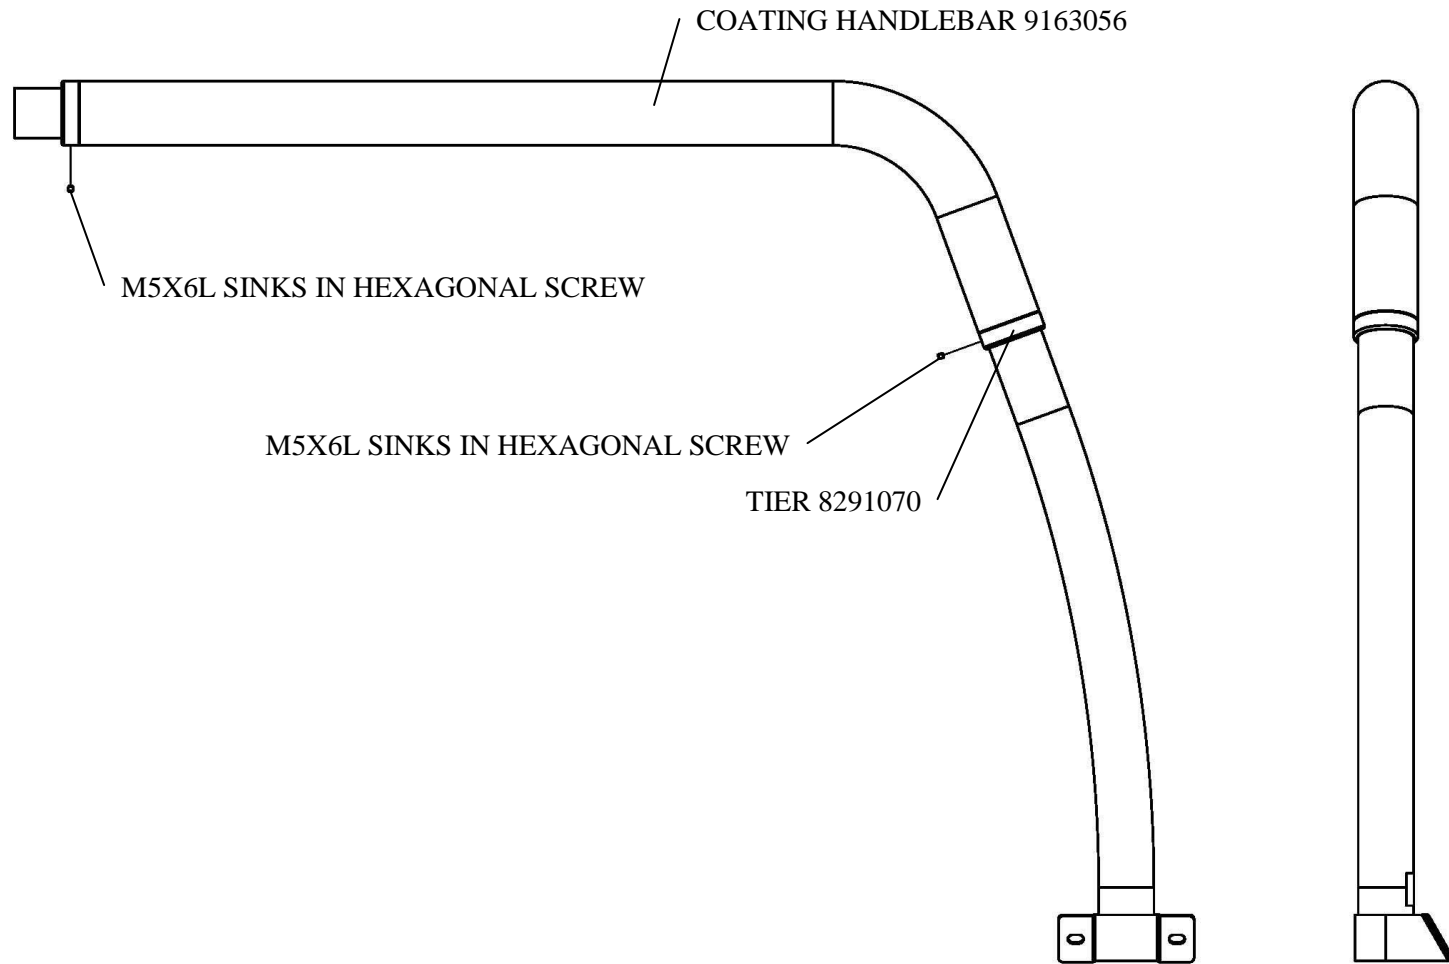

GROUND FOR MOTOR 9543013

M4X15L ROUND CROSS SCREW

CABLE STORAGE 9260236

LIFT MOTOR 9510059

AC POWER CORD 9541049

LABEL 9441009

SEVEN SPORT, s.r.o.

Borivojova 35/878 130 00 Praha 3, Czech Republic