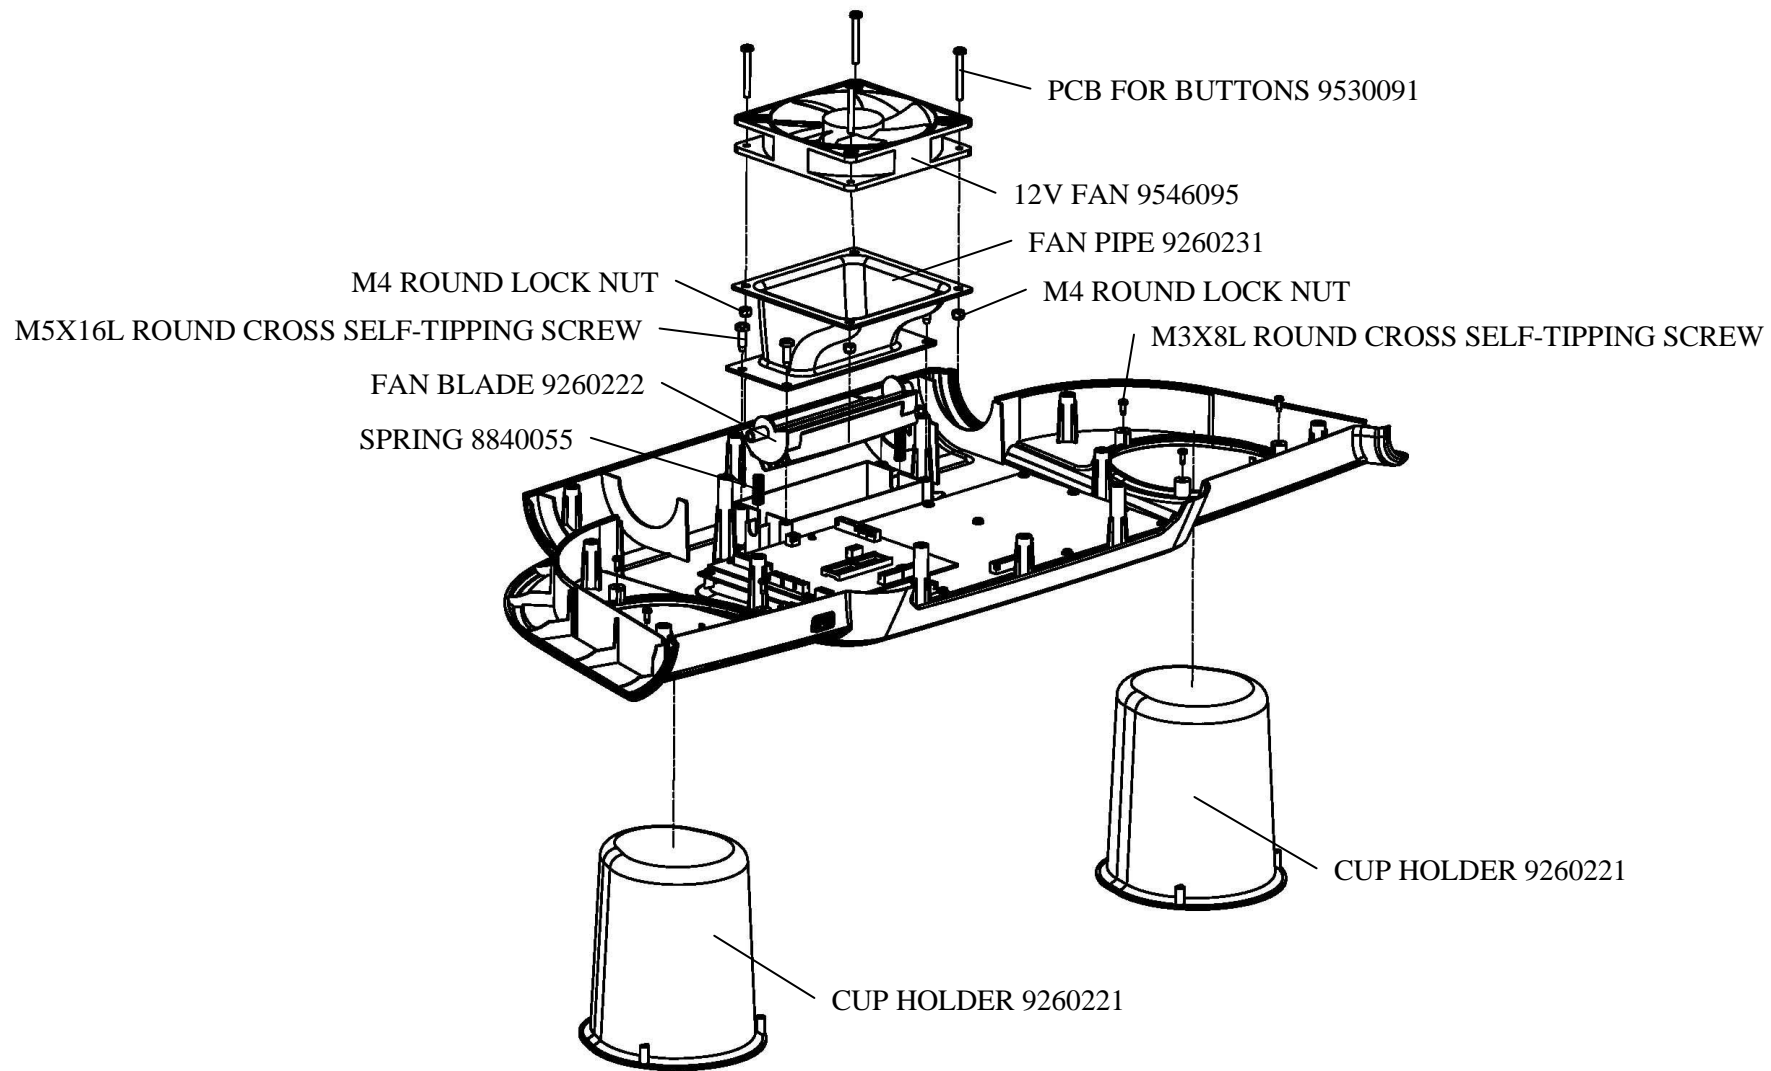

GROUND FOR MOTOR 9543013

M4X15L ROUND CROSS SCREW

CABLE STORAGE 9260236

LIFT MOTOR 9510059

AC POWER CORD 9541049

LABEL 9441009

SEVEN SPORT, s.r.o.

Borivojova 35/878 130 00 Praha 3, Czech Republic