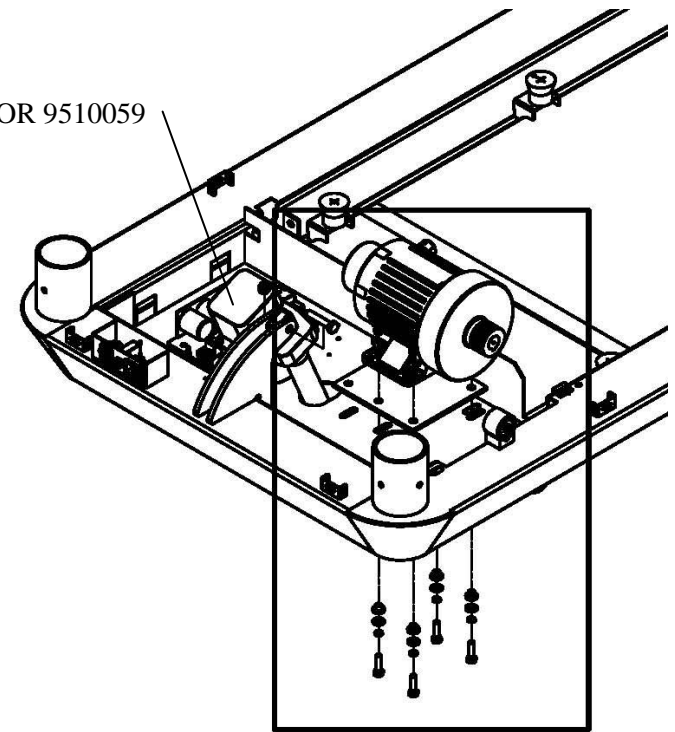

LIFT MOTOR 9510059