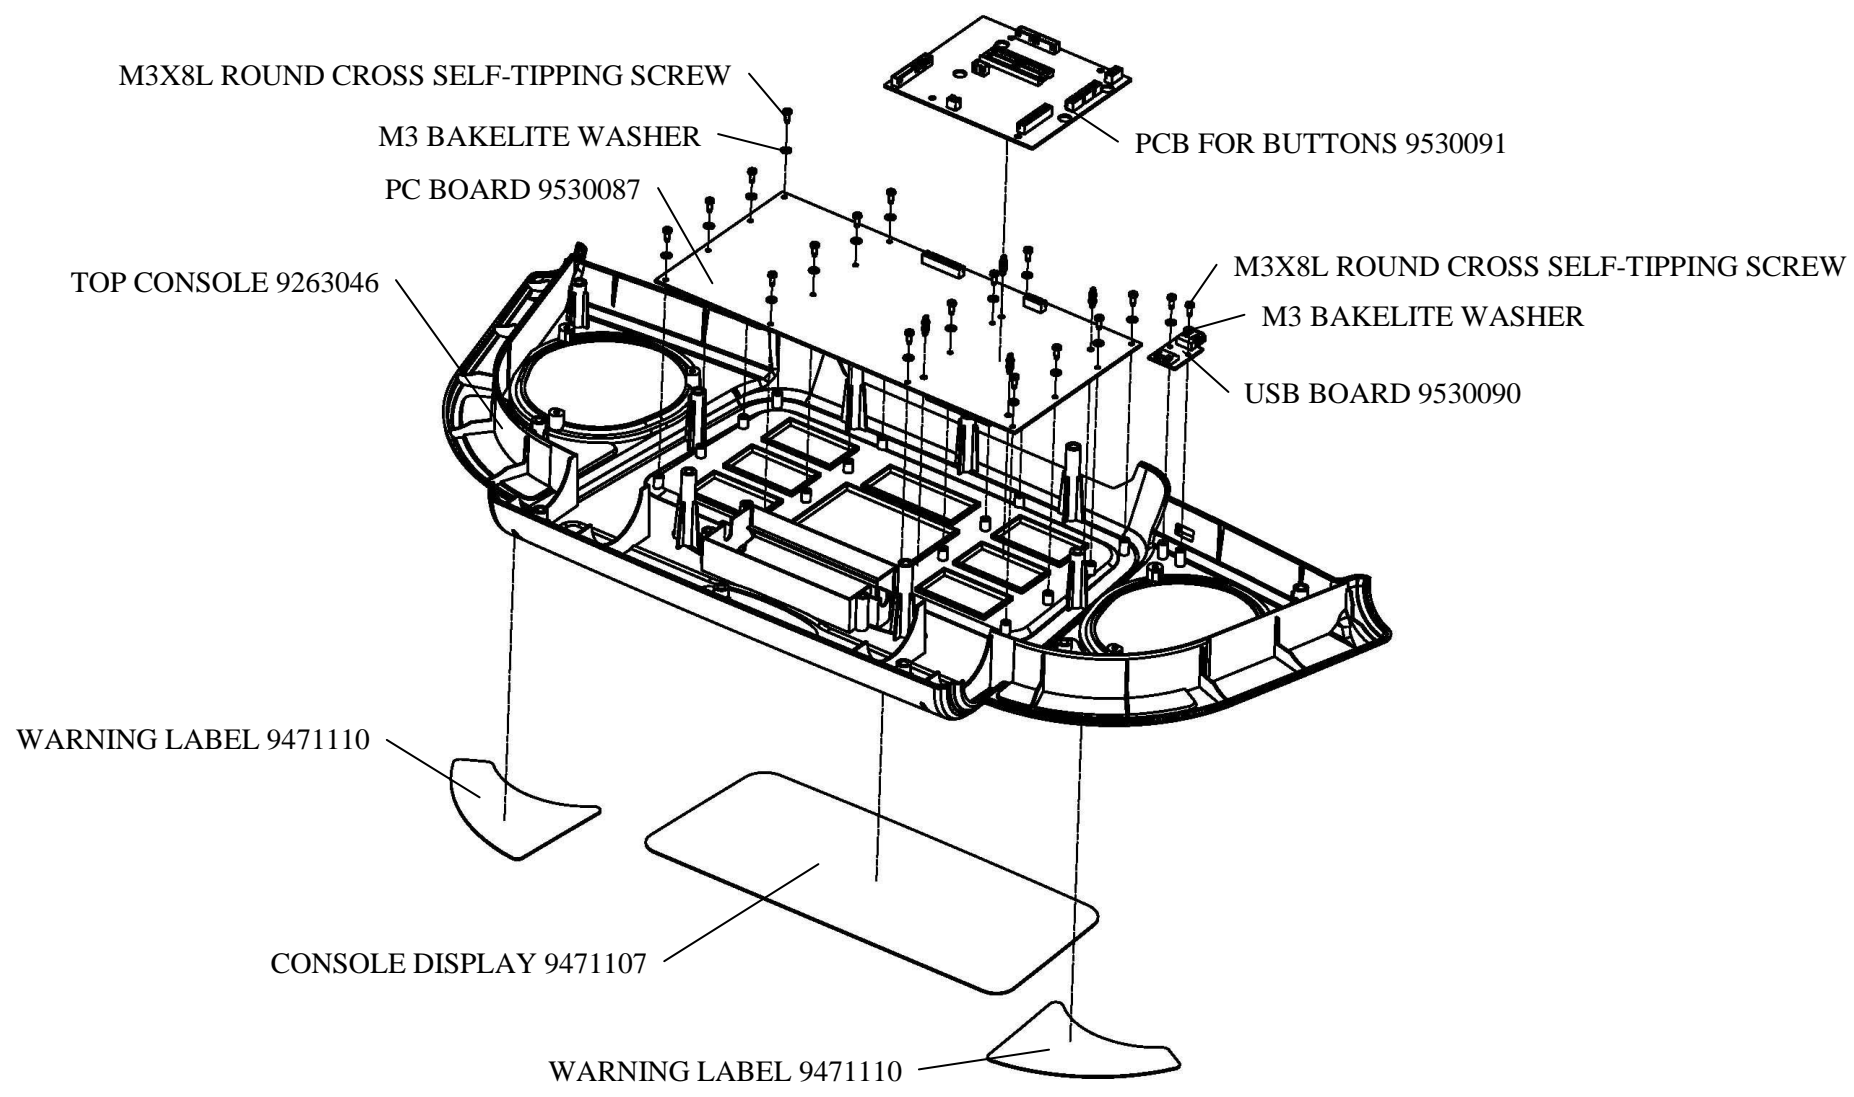

GROUND FOR MOTOR 9543013

M4X15L ROUND CROSS SCREW

CABLE STORAGE 9260236

LIFT MOTOR 9510059

AC POWER CORD 9541049

LABEL 9441009

SEVEN SPORT, s.r.o.

Borivojova 35/878 130 00 Praha 3, Czech Republic