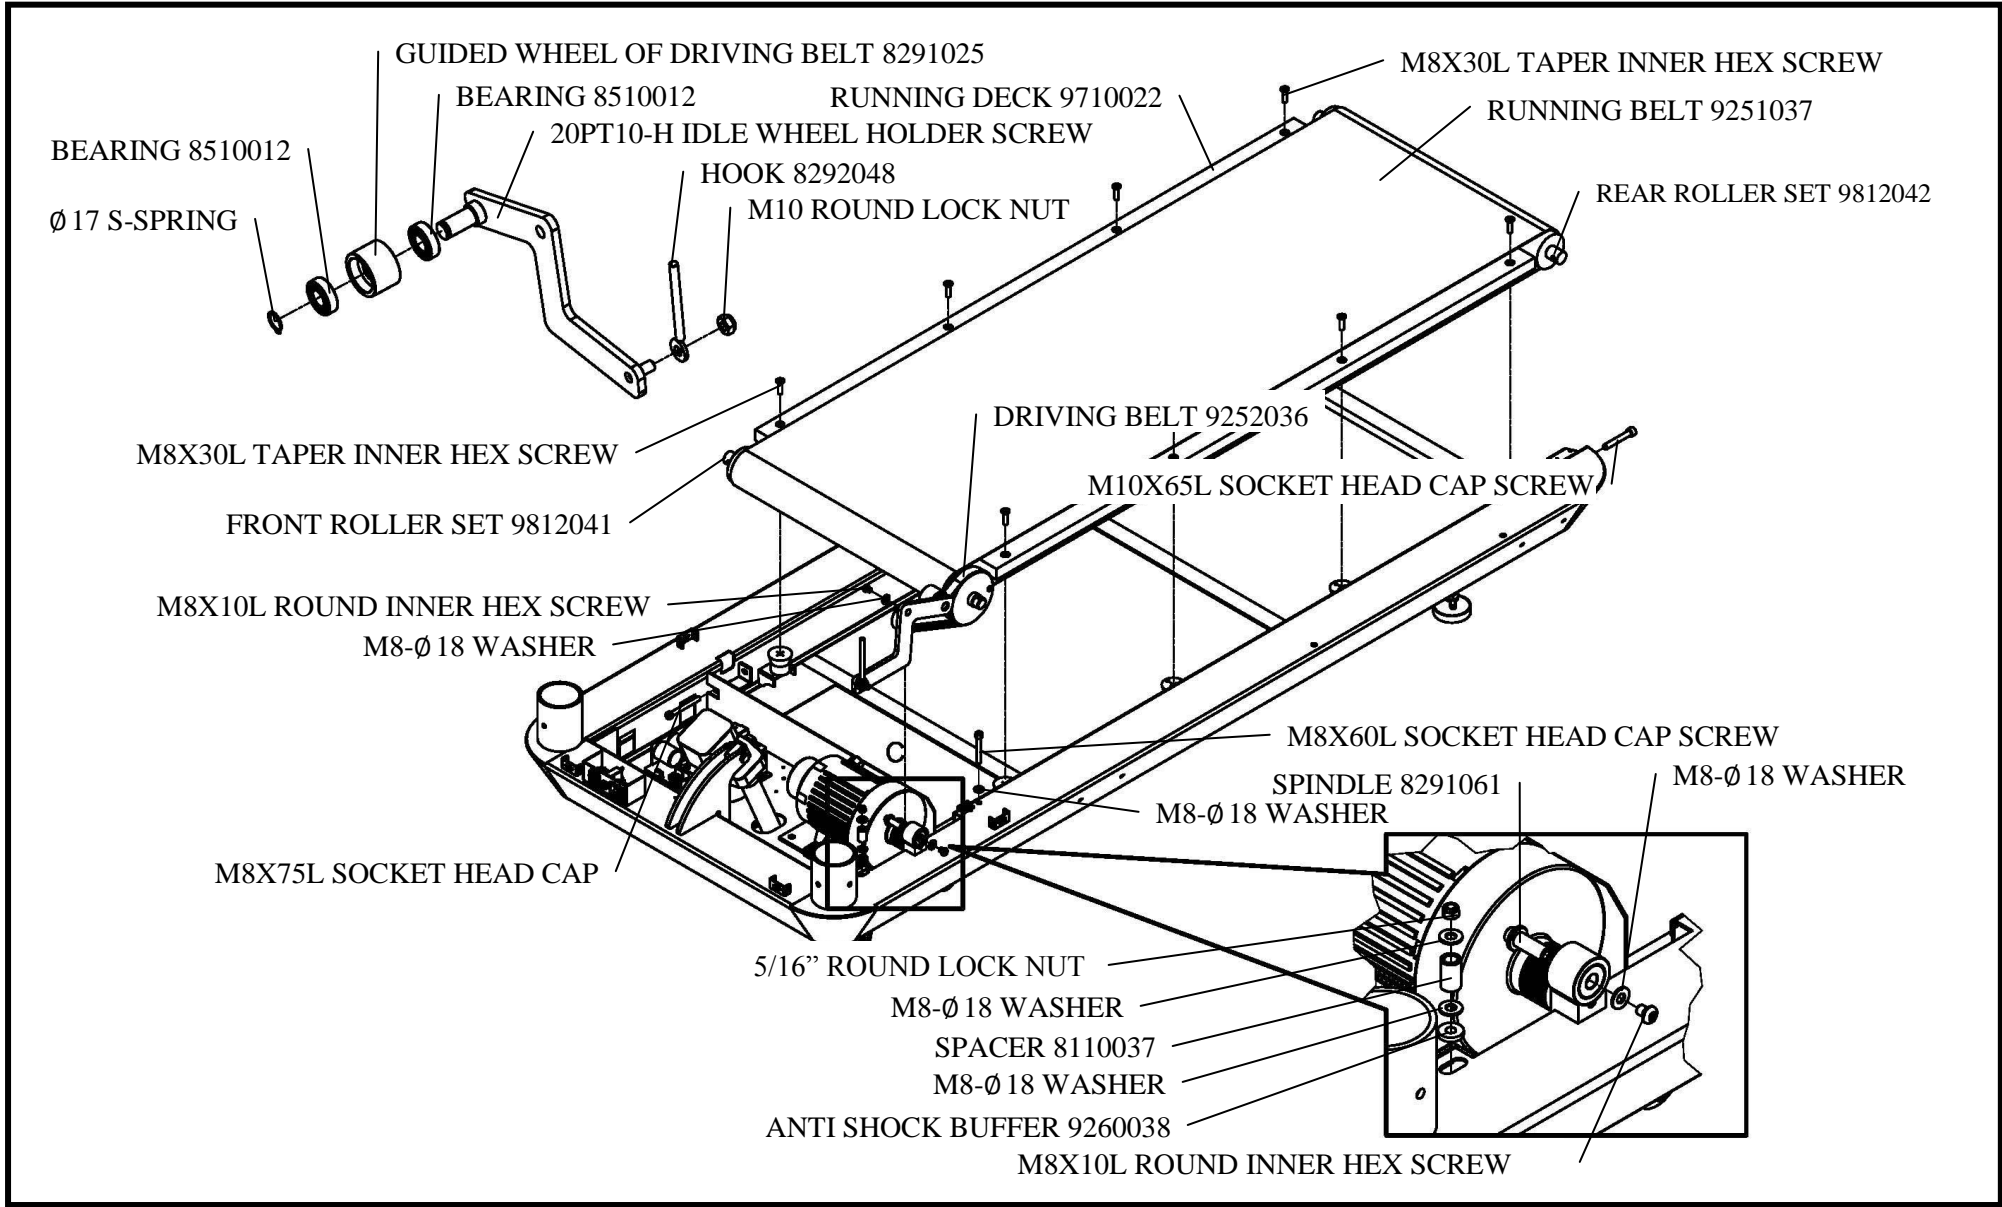

CABLE

LAFT UPRIGHT TUBE SET 22PT10-13

M10 ARC WASHER

M10X15L SOCKET HEAD CAP SCREW

M10 ARC WASHER

M10X15L SOCKET HEAD CAP SCREW

M4X10L ROUND CROSS SCREW

M4 WASHER

M4 TOOTHED LOCK WASHER

CABLE FOR POWER 9541051

CURRENT PROTECTOR 9541052

MAGNET CORD 9546088

GROUND OF MCB 9543014

POWER CORD 9541057

MAGNET CORD 9546046

MAGNET CORD 9546046