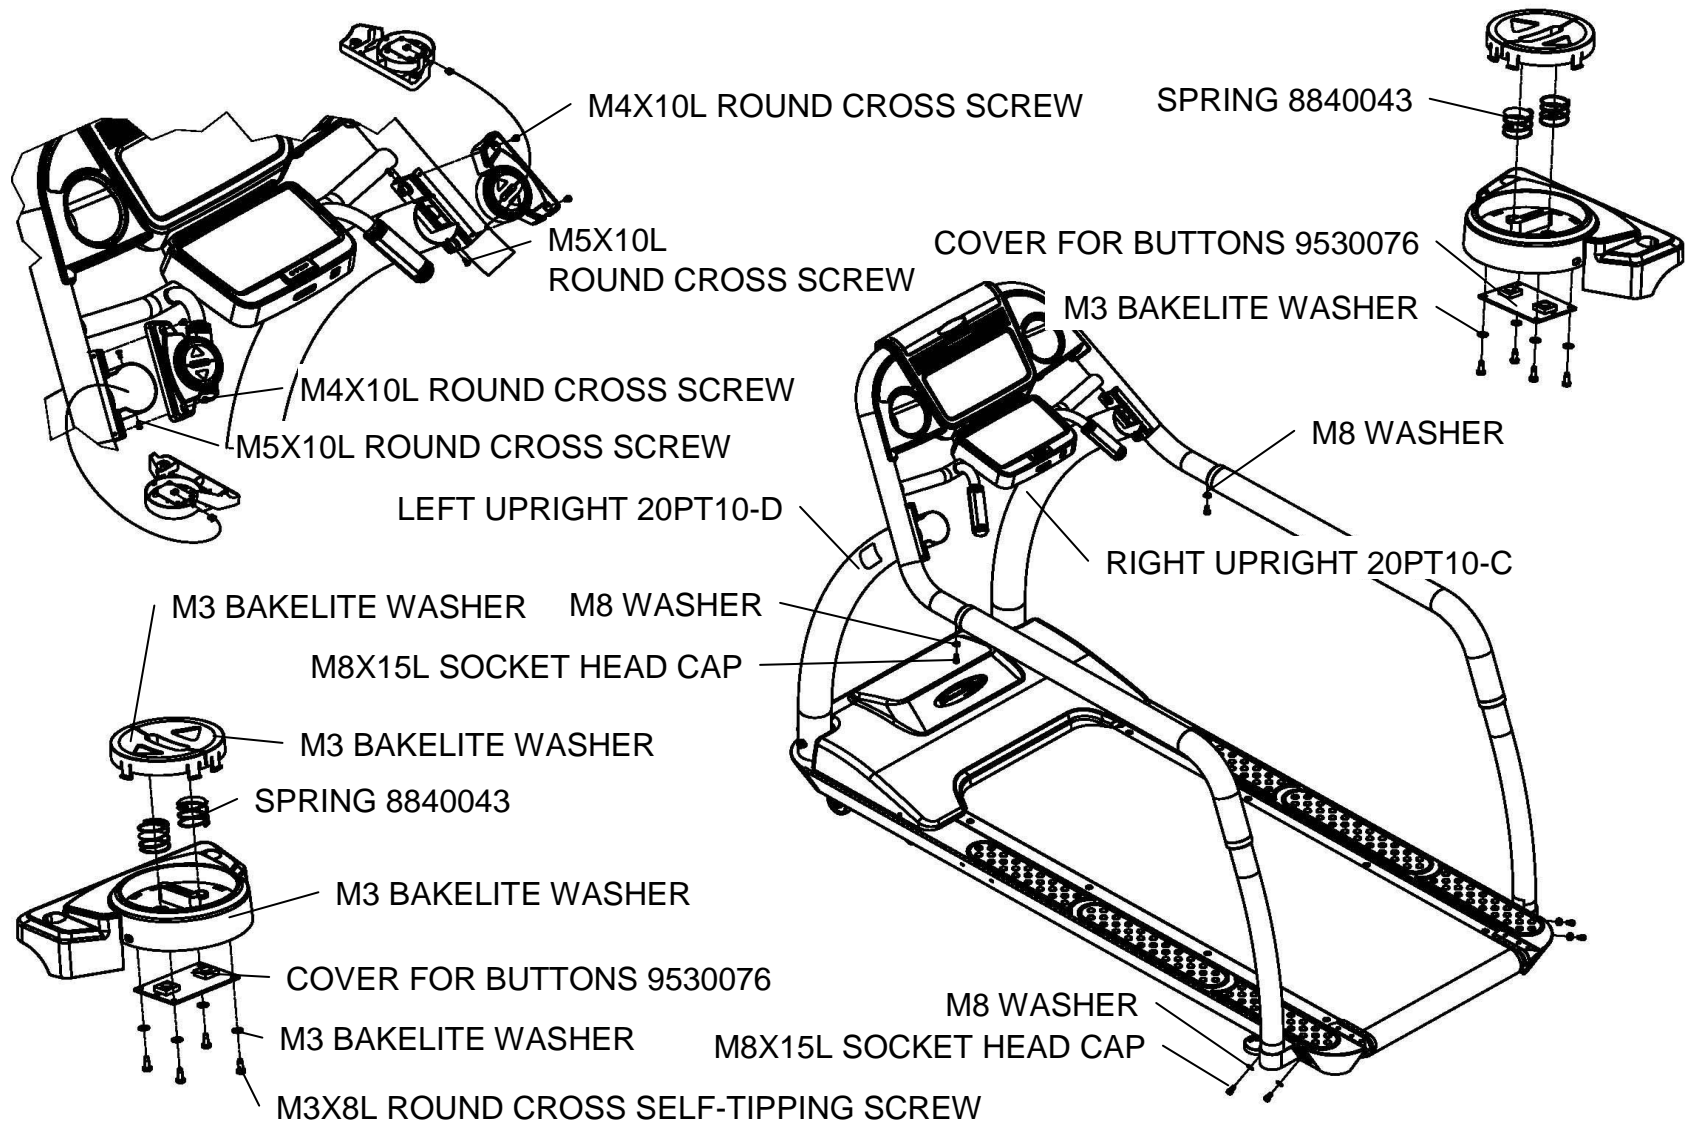

IN 4381 Commercial Treadmill Steelflex PT10

PT10 料件爆炸圖:

M10X15L SOCKET HEAD CAP SCREW

M10 WASHER

CONSOLE SET

M10 WASHER

M10X15L SOCKET HEAD CAP SCREW

RIGHT UPRIGHT TUBE SET 22PT10-12

CABLE

LAFT UPRIGHT TUBE SET 22PT10-13

M10 ARC WASHER

M10X15L SOCKET HEAD CAP SCREW

M10 ARC WASHER

M10X15L SOCKET HEAD CAP SCREW

M4X10L ROUND CROSS SCREW

M4 WASHER

M4 TOOTHED LOCK WASHER

CABLE FOR POWER 9541051

CURRENT PROTECTOR 9541052

MAGNET CORD 9546088

GROUND OF MCB 9543014

POWER CORD 9541057

MAGNET CORD 9546046

MAGNET CORD 9546046

GROUND FOR MOTOR 9543013

M4X15L ROUND CROSS SCREW

CABLE STORAGE 9260236

LIFT MOTOR 9510059

AC POWER CORD 9541049

LABEL 9441009

SEVEN SPORT, s.r.o.

Borivojova 35/878 130 00 Praha 3, Czech Republic