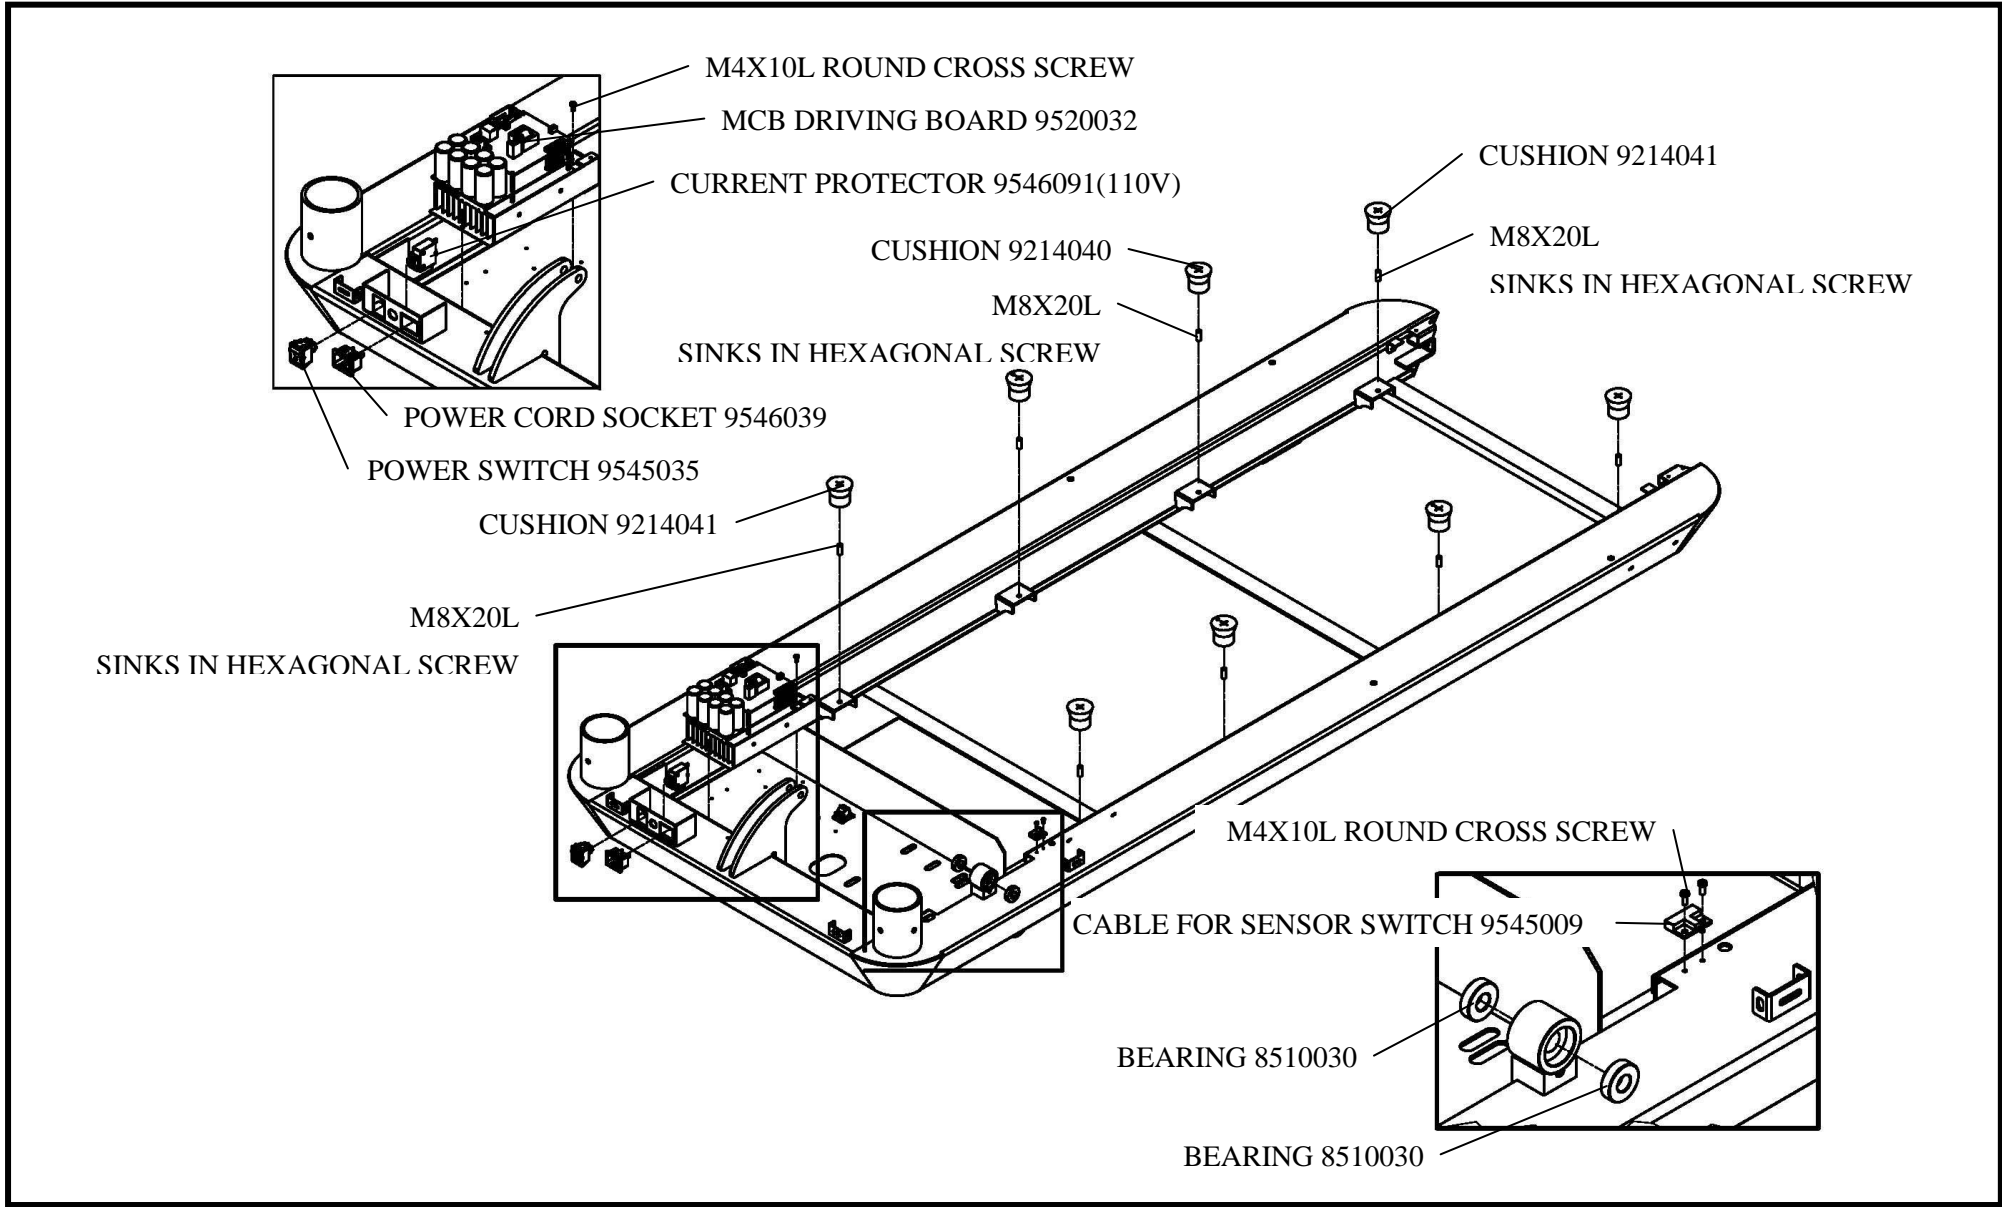

GROUND FOR MOTOR 9543013

M4X15L ROUND CROSS SCREW

CABLE STORAGE 9260236

LIFT MOTOR 9510059

AC POWER CORD 9541049

LABEL 9441009

SEVEN SPORT, s.r.o.

Borivojova 35/878 130 00 Praha 3, Czech Republic